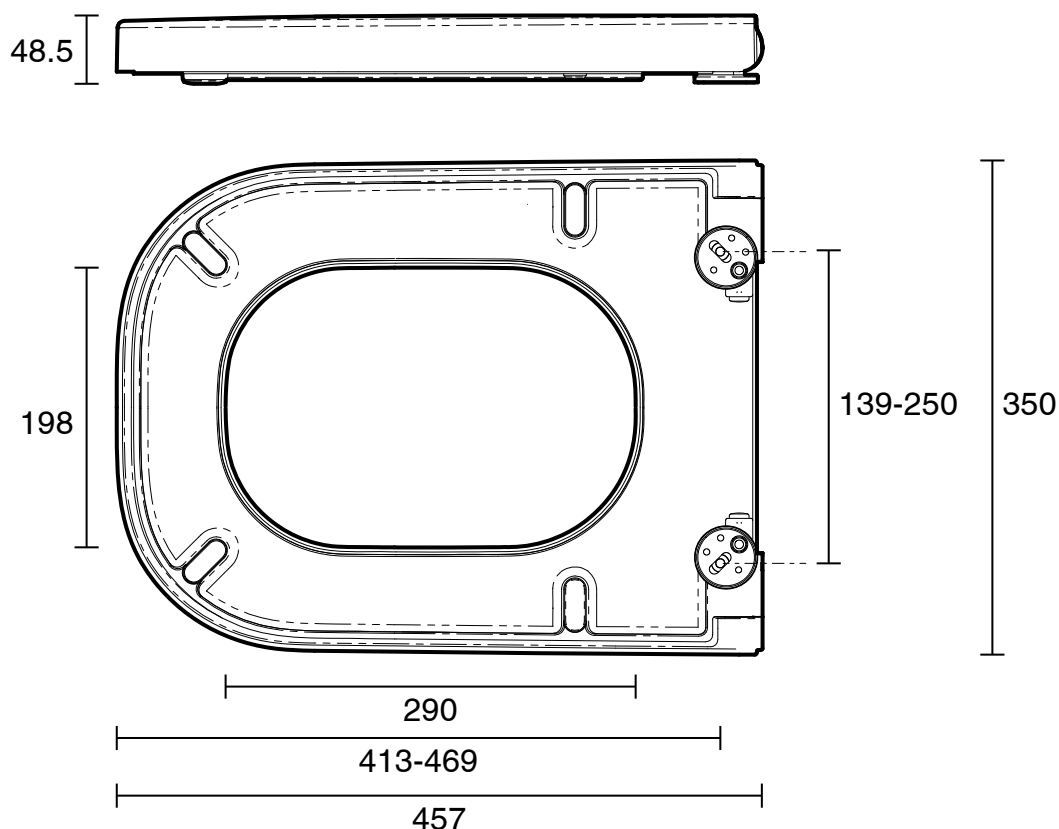

## Roca The Gap Square Soft Close Quick Release Toilet Seat MK2 White

9503568

SPECIFICATIONS	
Recommended Use	Residential;Commercial
Toilet Seat Type	Soft Close;Quick Release
Primary Material	Urea
Colour	White
WARRANTY	
Product or Parts Replacement Only (Years)	5
<i>Please refer to Roca Warranty page for full Terms and Conditions</i>	

Dimensions are nominal measurements only.