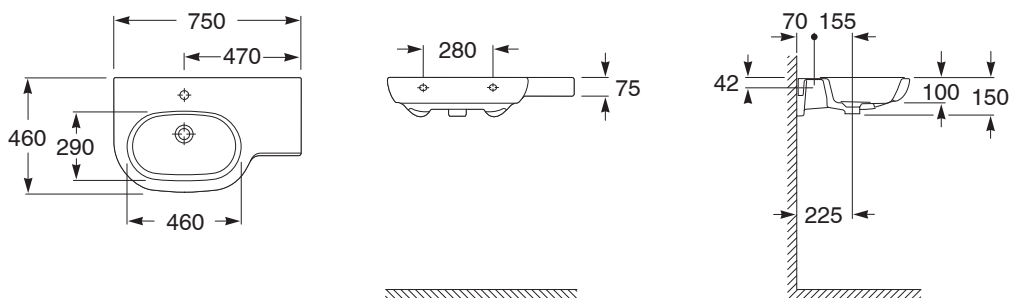

Roca Meridian Wall Basin & Fixing Kit Left Hand Bowl with No Overflow 750mm 1 Taphole White

9512227

SPECIFICATIONS

Recommended Use	Residential;Commercial
Primary Material	Ceramic
Colour Finish	White
Bowl Capacity (L)	5.5
Weight (kg)	17.9
Taphole Configuration	One
Overflow Included	No
Plug & Waste Included	No

WARRANTY

Residential & Commercial Use (Years)	25
Spare Parts & Labour (Years)	1

Please refer to Roca Warranty page for full Terms and Conditions

Dimensions are nominal measurements only.

CLEANING RECOMMENDATIONS:

We recommend the use of soapy water or approved cleaners. This product should not be cleaned with abrasive materials. Damage caused by any improper treatment is not covered by the product warranty. Refer to Warranty Conditions

Disclaimer: Products in this specification manual must by regulation be installed by licensed and registered trade people. The manufacturer/distributor reserves the right to vary specifications or delete models from their range without prior notification. Dimensions are nominal measurements only. Dimensions and set-outs listed are correct at time of publication however the manufacturer/distributor takes no responsibility for printing errors.

Published 18/05/2026

To see the complete Roca range go to
www.reece.com.au