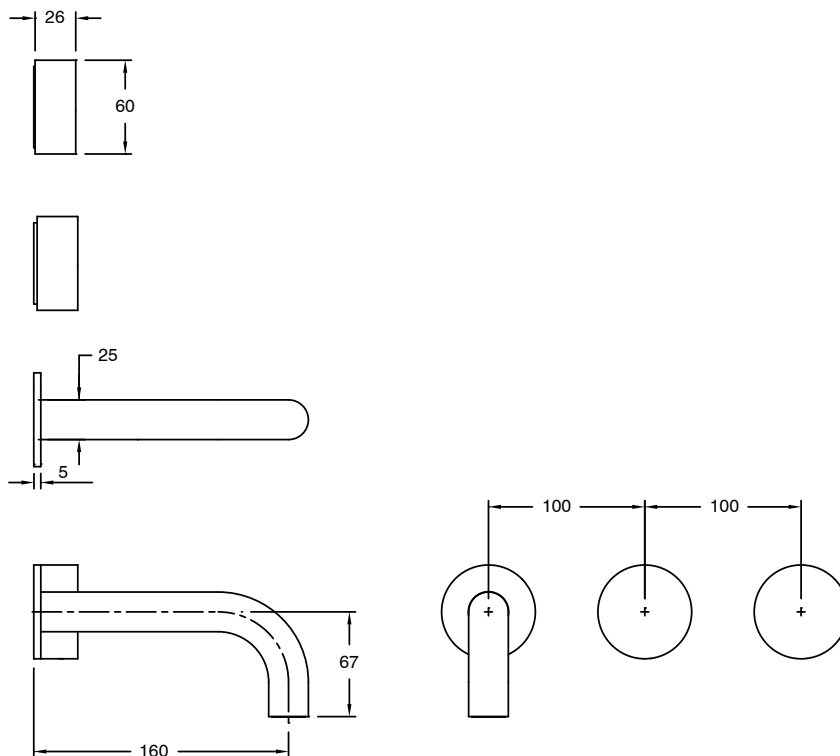

# SUSSEX

**Sussex Pure Wall Bath Hostess System 200mm with Diamond Textured Handles  
PVD Brushed Bronze Lead Free  
46848**

SPECIFICATIONS	
Recommended Use	Residential;Commercial
Colour Finish	Brushed Bronze
Primary Material	Lead Free Brass
Recommended Pressure Range	150 - 500 kPa as per AS3500
Max Continuous Working Temperature (deg C)	65
Min Continuous Working Temperature (deg C)	1
WARRANTY	
Residential Use (Years)	40
Commercial Use (Years)	10
<i>Please refer to Sussex Warranty page for full Terms and Conditions</i>	

**Disclaimer:** Products in this specification manual must by regulation be installed by licensed and registered trade people. The manufacturer/distributor reserves the right to vary specifications or delete models from their range without prior notification. Dimensions are nominal measurements only. Dimensions and set-outs listed are correct at time of publication however the manufacturer/distributor takes no responsibility for printing errors.