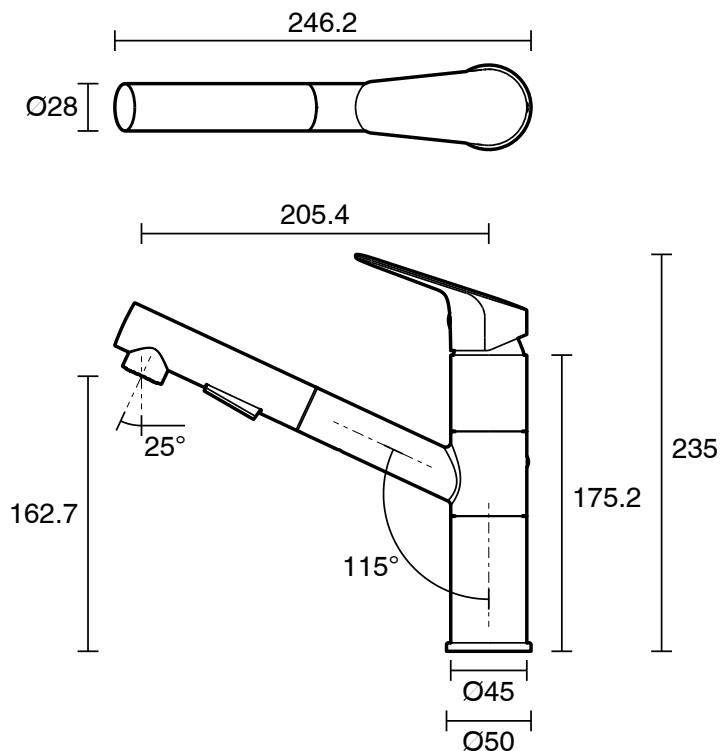

WARRANTY

Residential & Commercial Use (Years)	25
Spare Parts & Labour (Years)	1

Please refer to Posh Warranty Page for full Terms and Conditions

Dimensions are nominal measurements only.

CLEANING RECOMMENDATIONS:

We recommend the use of soapy water or approved cleaners. This product should not be cleaned with abrasive materials. Damage caused by any improper treatment is not covered by the product warranty. Refer to Warranty Conditions

Disclaimer: Products in this specification manual must by regulation be installed by licensed and registered trade people. The manufacturer/distributor reserves the right to vary specifications or delete models from their range without prior notification. Dimensions are nominal measurements only. Dimensions and set-outs listed are correct at time of publication however the manufacturer/distributor takes no responsibility for printing errors.

Published 01/04/2026

To see the complete Posh range go to
www.reece.com.au