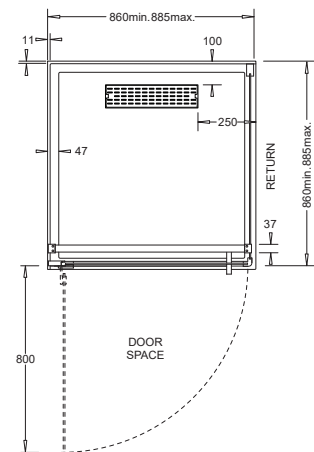

WARRANTY

Residential & Commercial Use (Years)	7
Spare Parts & Labour (Years)	1
<i>Please refer to Posh Warranty Page for full Terms and Conditions</i>