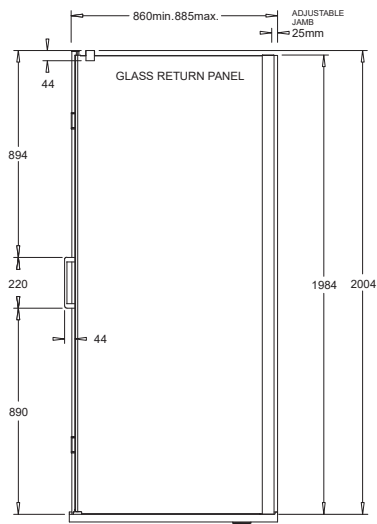

WARRANTY

Residential & Commercial Use (Years)	7
Spare Parts & Labour (Years)	1
<i>Please refer to Posh Warranty Page for full Terms and Conditions</i>