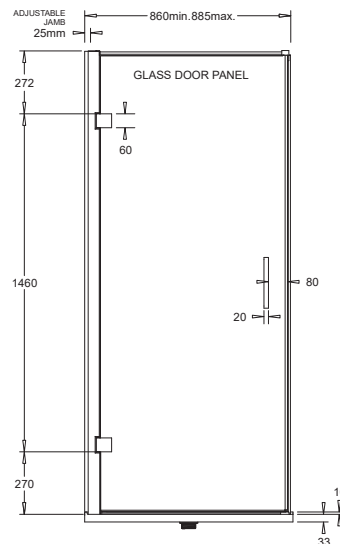

WARRANTY

Residential & Commercial Use (Years)	7
Spare Parts & Labour (Years)	1
<i>Please refer to Posh Warranty Page for full Terms and Conditions</i>