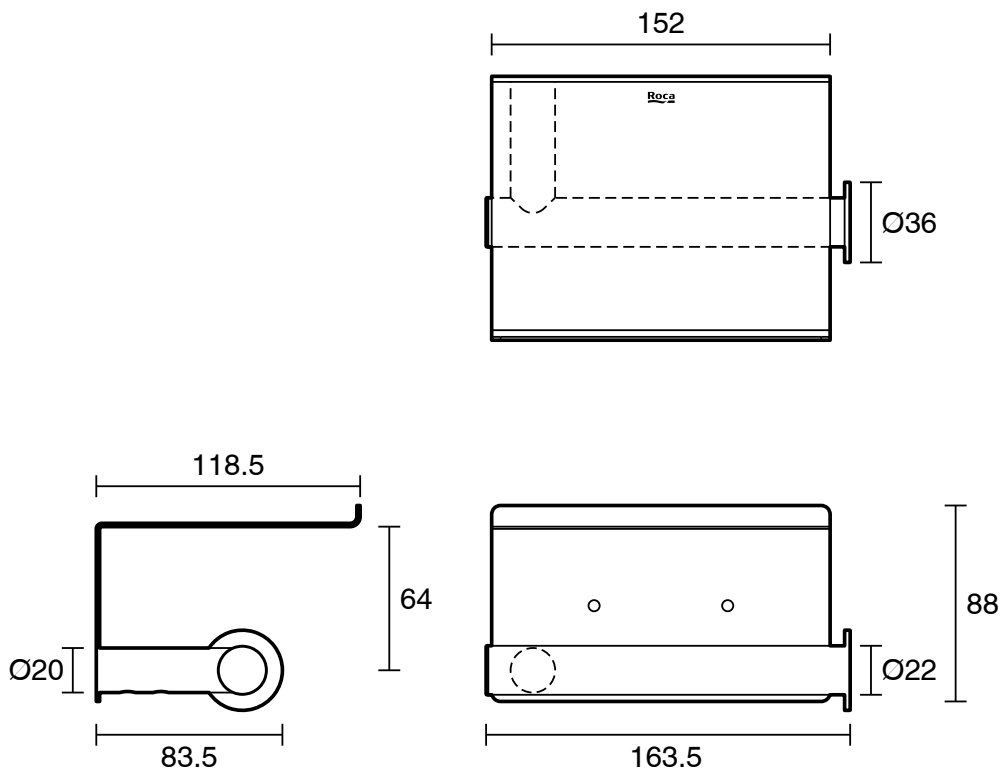

Roca Ona Toilet Roll Holder with Cover Matte White

15064

SPECIFICATIONS	
Recommended Use	Residential;Commercial
Colour Finish	Matte White
Primary Material	Brass
WARRANTY	
Residential & Commercial Use (Years)	25
Parts Replacement Only (Years)	1
<i>Please refer to Roca Warranty page for full Terms and Conditions</i>	

Disclaimer: Products in this specification manual must by regulation be installed by licensed and registered trade people. The manufacturer/distributor reserves the right to vary specifications or delete models from their range without prior notification. Dimensions are nominal measurements only. Dimensions and set-outs listed are correct at time of publication however the manufacturer/distributor takes no responsibility for printing errors.