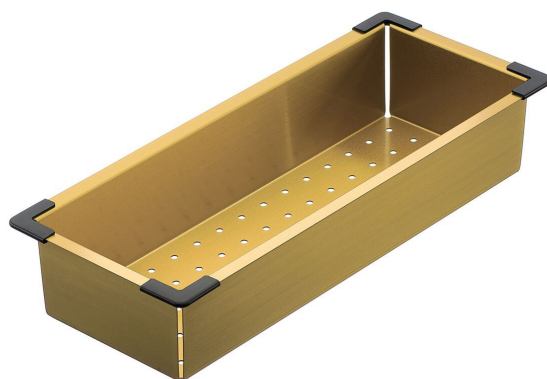

Memo Mini Colander 168mm x 420mm Brass

9512427

SPECIFICATIONS	
Recommended Use	Residential;Commercial
Colour Finish	Brass
Primary Material	Stainless Steel 304
WARRANTY	
Spare Parts & Labour (Years)	1
<i>Please refer to Memo Warranty Page for full Terms and Conditions</i>	