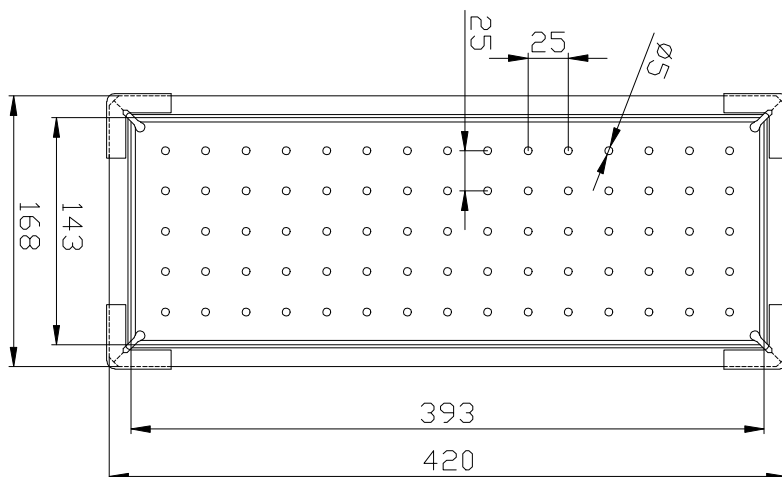

Memo Mini Colander 168mm x 420mm Brass

9512427

SPECIFICATIONS	
Recommended Use	Residential;Commercial
Colour Finish	Brass
Primary Material	Stainless Steel 304
WARRANTY	
Spare Parts & Labour (Years)	1
<i>Please refer to Memo Warranty Page for full Terms and Conditions</i>	