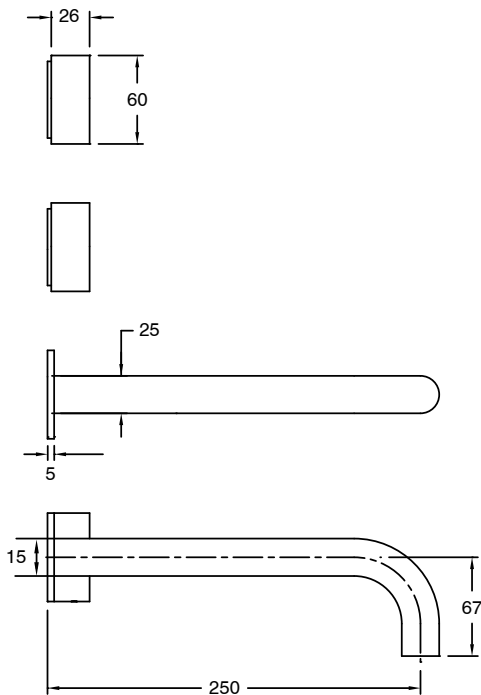

SUSSEX

Sussex Pure Wall Basin Hostess System 250mm with Cirque Textured Handles Chrome (3 Star) Lead Free 50836

SPECIFICATIONS

Recommended Use	Residential;Commercial
Colour Finish	Polished Chrome
Primary Material	Lead Free Brass
Recommended Pressure Range	150 - 500 kPa as per AS3500
Max Continuous Working Temperature (deg C)	65
Min Continuous Working Temperature (deg C)	1

WARRANTY

Residential Use (Years)	40
Commercial Use (Years)	10

Please refer to Sussex Warranty page for full Terms and Conditions

Dimensions are nominal measurements only.

CLEANING RECOMMENDATIONS:

We recommend the use of soapy water or approved cleaners. This product should not be cleaned with abrasive materials. Damage caused by any improper treatment is not covered by the product warranty. Refer to Warranty Conditions

Disclaimer: Products in this specification manual must by regulation be installed by licensed and registered trade people. The manufacturer/distributor reserves the right to vary specifications or delete models from their range without prior notification. Dimensions are nominal measurements only. Dimensions and set-outs listed are correct at time of publication however the manufacturer/distributor takes no responsibility for printing errors.

Published 07/05/2026

To see the complete Sussex range go to
www.reece.com.au