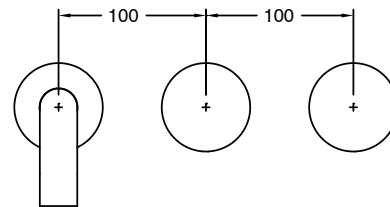

SUSSEX

Sussex Pure Wall Basin Hostess System 250mm with Cirque Textured Handles Chrome (3 Star) Lead Free 50836

SPECIFICATIONS

Recommended Use	Residential;Commercial
Colour Finish	Polished Chrome
Primary Material	Lead Free Brass
Recommended Pressure Range	150 - 500 kPa as per AS3500
Max Continuous Working Temperature (deg C)	65
Min Continuous Working Temperature (deg C)	1

WARRANTY

Residential Use (Years)	40
Commercial Use (Years)	10

Please refer to Sussex Warranty page for full Terms and Conditions

Dimensions are nominal measurements only.

CLEANING RECOMMENDATIONS:

We recommend the use of soapy water or approved cleaners. This product should not be cleaned with abrasive materials. Damage caused by any improper treatment is not covered by the product warranty. Refer to Warranty Conditions

Disclaimer: Products in this specification manual must by regulation be installed by licensed and registered trade people. The manufacturer/distributor reserves the right to vary specifications or delete models from their range without prior notification. Dimensions are nominal measurements only. Dimensions and set-outs listed are correct at time of publication however the manufacturer/distributor takes no responsibility for printing errors.

Published 07/05/2026

To see the complete Sussex range go to
www.reece.com.au