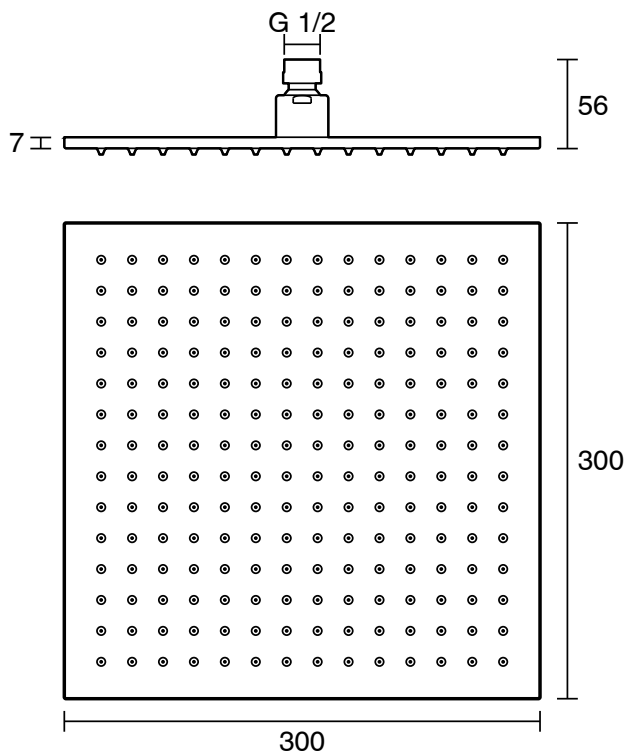

mizu

Mizu Bloc Overhead Shower 300mm Chrome (3 Star)

9503924

SPECIFICATIONS

Recommended Use	Residential;Commercial
Colour Finish	Polished Chrome
Primary Material	DR Brass
Recommended Pressure Range	150 - 500 kPa as per AS3500
Max Continuous Working Temperature (deg C)	60
Min Continuous Working Temperature (deg C)	5

WARRANTY

Residential & Commercial Use (Years)	25
Spare Parts & Labour (Years)	1

Please refer to Mizu Warranty page for full Terms and Conditions

Dimensions are nominal measurements only.

CLEANING RECOMMENDATIONS:

We recommend the use of soapy water or approved cleaners. This product should not be cleaned with abrasive materials. Damage caused by any improper treatment is not covered by the product warranty. Refer to Warranty Conditions

Disclaimer: Products in this specification manual must by regulation be installed by licensed and registered trade people. The manufacturer/distributor reserves the right to vary specifications or delete models from their range without prior notification. Dimensions are nominal measurements only. Dimensions and set-outs listed are correct at time of publication however the manufacturer/distributor takes no responsibility for printing errors.

Published 01/04/2026

To see the complete Mizu range go to www.reece.com.au