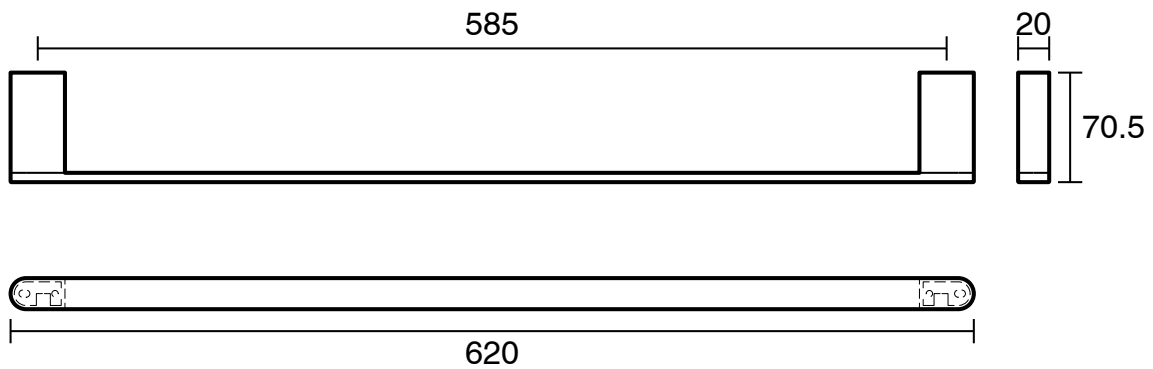

Mizu Soothe Single Towel Rail 600mm Chrome

9504044

SPECIFICATIONS

Recommended Use	Residential;Commercial
Colour Finish	Polished Chrome
Primary Material	Zinc

WARRANTY

Residential & Commercial Use (Years)	25
Spare Parts & Labour (Years)	1

Please refer to Mizu Warranty page for full Terms and Conditions

Dimensions are nominal measurements only.

CLEANING RECOMMENDATIONS:

We recommend the use of soapy water or approved cleaners. This product should not be cleaned with abrasive materials. Damage caused by any improper treatment is not covered by the product warranty. Refer to Warranty Conditions

Disclaimer: Products in this specification manual must by regulation be installed by licensed and registered trade people. The manufacturer/distributor reserves the right to vary specifications or delete models from their range without prior notification. Dimensions are nominal measurements only. Dimensions and set-outs listed are correct at time of publication however the manufacturer/distributor takes no responsibility for printing errors.

Published 01/04/2026

To see the complete Mizu range go to www.reece.com.au