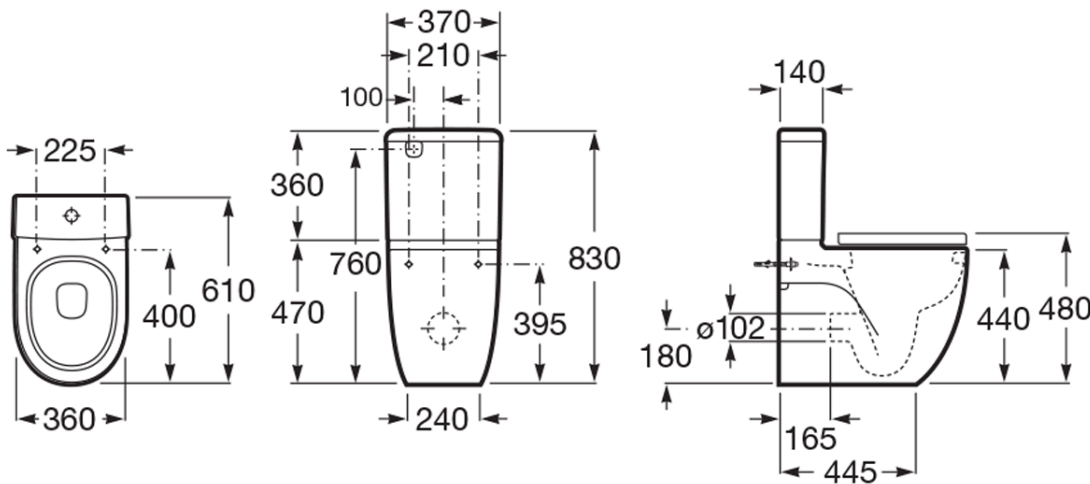

Roca Meridian Close Coupled Back to Wall Overheight Soft Close Quick Release (4 Star)

9505393

SPECIFICATIONS

Recommended Use	Residential;Commercial
Rim Configuration	Box
Pan Outlet Type	P Trap;S Trap
Pan Material	Vitreous China
Pan Weight (kg)	TBC
Toilet Seat Type	Soft Close;Quick Release
Toilet Seat Material	Urea

WARRANTY

Residential & Commercial Use (Years)	25
Spare Parts & Labour (Years)	1

Please refer to Roca Warranty page for full Terms and Conditions

S trap set out: 95-165mm

Dimensions are nominal measurements only.