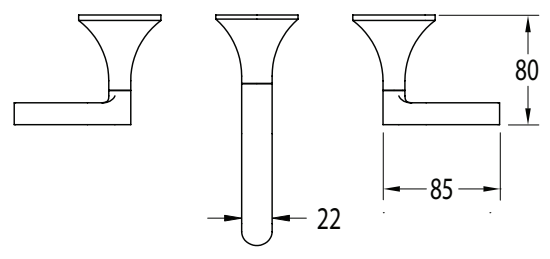

SUSSEX

Sussex Oria Wall Basin Set 165mm Outlet Chrome (5 Star) Lead Free

39680

SPECIFICATIONS

Recommended Use	Residential;Commercial
Colour Finish	Polished Chrome
Primary Material	Lead Free Brass
Recommended Pressure Range	150 - 500 kPa as per AS3500
Max Continuous Working Temperature (deg C)	65
Min Continuous Working Temperature (deg C)	1

WARRANTY

Residential Use (Years)	40
Commercial Use (Years)	10

Please refer to Sussex Warranty page for full Terms and Conditions

Dimensions are nominal measurements only.

CLEANING RECOMMENDATIONS:

We recommend the use of soapy water or approved cleaners. This product should not be cleaned with abrasive materials. Damage caused by any improper treatment is not covered by the product warranty. Refer to Warranty Conditions

Disclaimer: Products in this specification manual must by regulation be installed by licensed and registered trade people. The manufacturer/distributor reserves the right to vary specifications or delete models from their range without prior notification. Dimensions are nominal measurements only. Dimensions and set-outs listed are correct at time of publication however the manufacturer/distributor takes no responsibility for printing errors.

Published 30/04/2026

To see the complete Sussex range go to www.reece.com.au