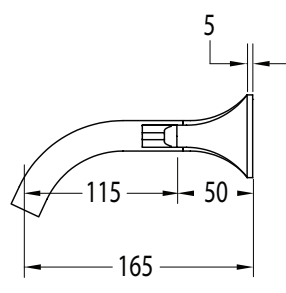

SUSSEX

Sussex Oria Wall Basin Set 165mm Outlet Chrome (5 Star) Lead Free

39680

SPECIFICATIONS

Recommended Use	Residential;Commercial
Colour Finish	Polished Chrome
Primary Material	Lead Free Brass
Recommended Pressure Range	150 - 500 kPa as per AS3500
Max Continuous Working Temperature (deg C)	65
Min Continuous Working Temperature (deg C)	1

WARRANTY

Residential Use (Years)	40
Commercial Use (Years)	10

Please refer to Sussex Warranty page for full Terms and Conditions

Dimensions are nominal measurements only.

CLEANING RECOMMENDATIONS:

We recommend the use of soapy water or approved cleaners. This product should not be cleaned with abrasive materials. Damage caused by any improper treatment is not covered by the product warranty. Refer to Warranty Conditions

Disclaimer: Products in this specification manual must by regulation be installed by licensed and registered trade people. The manufacturer/distributor reserves the right to vary specifications or delete models from their range without prior notification. Dimensions are nominal measurements only. Dimensions and set-outs listed are correct at time of publication however the manufacturer/distributor takes no responsibility for printing errors.

Published 30/04/2026

To see the complete Sussex range go to www.reece.com.au