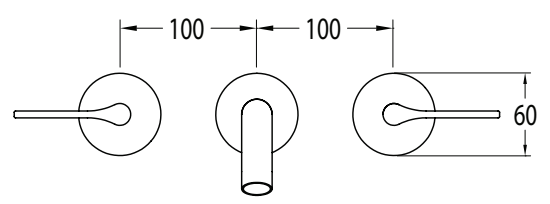

SUSSEX

Sussex Oria Wall Basin Set 165mm Outlet Chrome (5 Star) Lead Free

39680

SPECIFICATIONS

Recommended Use	Residential;Commercial
Colour Finish	Polished Chrome
Primary Material	Lead Free Brass
Recommended Pressure Range	150 - 500 kPa as per AS3500
Max Continuous Working Temperature (deg C)	65
Min Continuous Working Temperature (deg C)	1

WARRANTY

Residential Use (Years)	40
Commercial Use (Years)	10

Please refer to Sussex Warranty page for full Terms and Conditions

Dimensions are nominal measurements only.

CLEANING RECOMMENDATIONS:

We recommend the use of soapy water or approved cleaners. This product should not be cleaned with abrasive materials. Damage caused by any improper treatment is not covered by the product warranty. Refer to Warranty Conditions

Disclaimer: Products in this specification manual must by regulation be installed by licensed and registered trade people. The manufacturer/distributor reserves the right to vary specifications or delete models from their range without prior notification. Dimensions are nominal measurements only. Dimensions and set-outs listed are correct at time of publication however the manufacturer/distributor takes no responsibility for printing errors.

Published 30/04/2026

To see the complete Sussex range go to www.reece.com.au