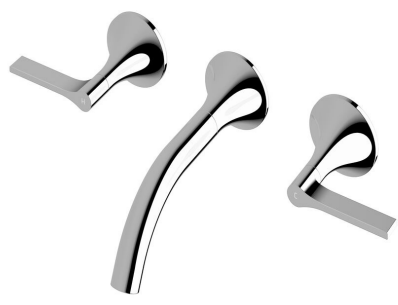

SUSSEX

Sussex Oria Wall Basin Set 165mm Outlet Chrome (5 Star) Lead Free

39680

SPECIFICATIONS

Recommended Use	Residential;Commercial
Colour Finish	Polished Chrome
Primary Material	Lead Free Brass
Recommended Pressure Range	150 - 500 kPa as per AS3500
Max Continuous Working Temperature (deg C)	65
Min Continuous Working Temperature (deg C)	1

WARRANTY

Residential Use (Years)	40
Commercial Use (Years)	10

Please refer to Sussex Warranty page for full Terms and Conditions

Dimensions are nominal measurements only.

CLEANING RECOMMENDATIONS:

We recommend the use of soapy water or approved cleaners. This product should not be cleaned with abrasive materials. Damage caused by any improper treatment is not covered by the product warranty. Refer to Warranty Conditions

Disclaimer: Products in this specification manual must by regulation be installed by licensed and registered trade people. The manufacturer/distributor reserves the right to vary specifications or delete models from their range without prior notification. Dimensions are nominal measurements only. Dimensions and set-outs listed are correct at time of publication however the manufacturer/distributor takes no responsibility for printing errors.

Published 30/04/2026

To see the complete Sussex range go to www.reece.com.au