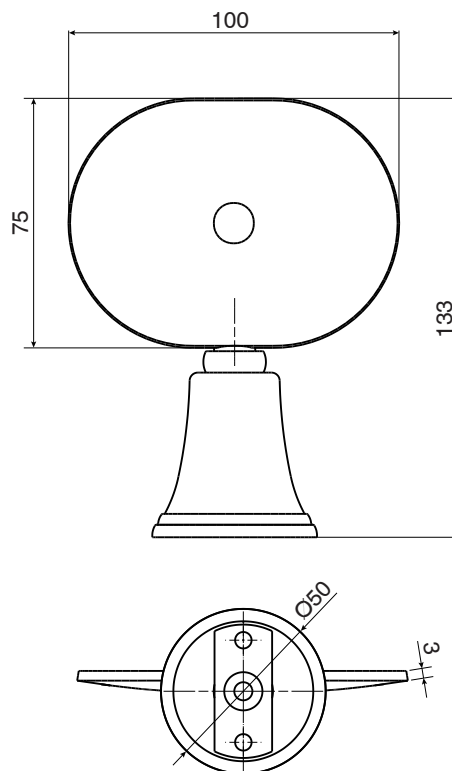

Posh Canterbury Soap Dish Chrome

9508450

SPECIFICATIONS

Recommended Use	Residential;Commercial
Colour Finish	Polished Chrome
Primary Material	DR Brass

WARRANTY

Residential & Commercial Use (Years)	25
Spare Parts & Labour (Years)	1

Please refer to Posh Warranty Page for full Terms and Conditions

Dimensions are nominal measurements only.

CLEANING RECOMMENDATIONS:

We recommend the use of soapy water or approved cleaners. This product should not be cleaned with abrasive materials. Damage caused by any improper treatment is not covered by the product warranty. Refer to Warranty Conditions

Disclaimer: Products in this specification manual must by regulation be installed by licensed and registered trade people. The manufacturer/distributor reserves the right to vary specifications or delete models from their range without prior notification. Dimensions are nominal measurements only. Dimensions and set-outs listed are correct at time of publication however the manufacturer/distributor takes no responsibility for printing errors.

Published 01/04/2026

To see the complete Posh range go to
www.reece.com.au