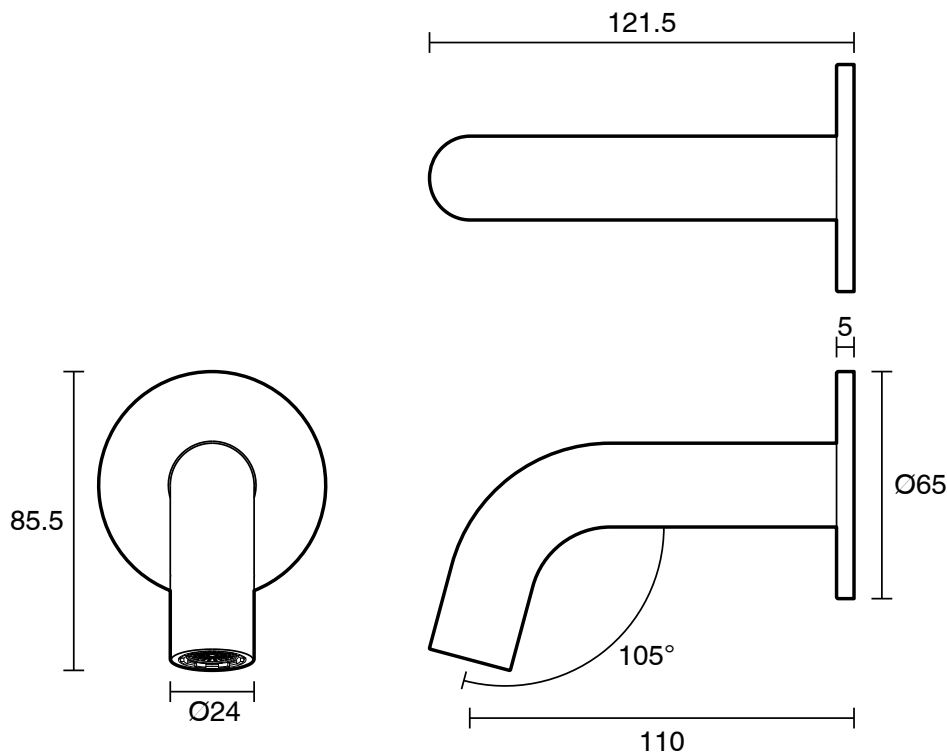

mizu

Mizu Drift Wall Basin/Bath Outlet Curve Spout 110mm Matte Black (6 Star) Lead Free

2266314

SPECIFICATIONS	
Recommended Use	Residential;Commercial
Colour Finish	Matte Black
Primary Material	Lead Free Brass
Recommended Pressure Range	150 - 500 kPa as per AS3500
Max Continuous Working Temperature (deg C)	65
Min Continuous Working Temperature (deg C)	5
WARRANTY	
Residential & Commercial Use (Years)	25
Spare Parts & Labour (Years)	1
<i>Please refer to Mizu Warranty page for full Terms and Conditions</i>	

Disclaimer: Products in this specification manual must by regulation be installed by licensed and registered trade people. The manufacturer/distributor reserves the right to vary specifications or delete models from their range without prior notification. Dimensions are nominal measurements only. Dimensions and set-outs listed are correct at time of publication however the manufacturer/distributor takes no responsibility for printing errors.