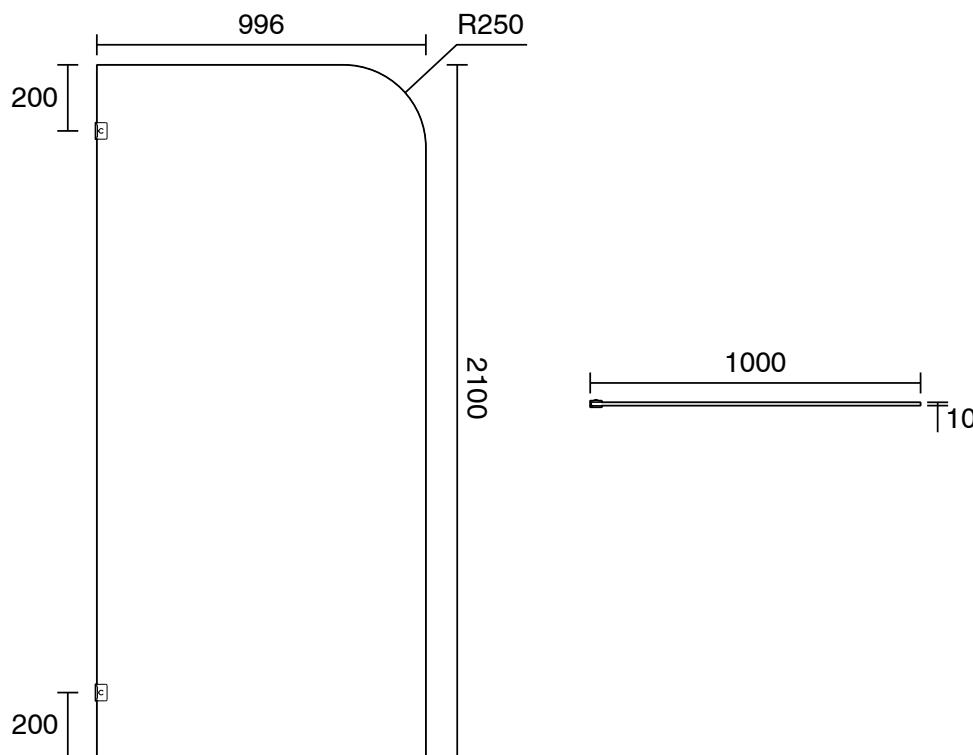

KADO

Kado Lux Frameless Curved Panel with Wall Clips Clear Glass 1000mm Brushed Gunmetal

1710155

SPECIFICATIONS

Recommended Use	Residential;Commercial
Colour Finish	Clear;Brushed Gunmetal
Primary Material	Glass
Frame Configuration	Frameless
Screen Shape	Curved
Screen Appearance	Clear
Screen Fixing	Clips
Mounting	Wall

WARRANTY

Residential & Commercial Use (Years)	7
Spare Parts & Labour (Years)	1

Please refer to Kado Warranty Page for full Terms and Conditions

Dimensions are nominal measurements only.

CLEANING RECOMMENDATIONS:

We recommend the use of soapy water or approved cleaners. This product should not be cleaned with abrasive materials. Damage caused by any improper treatment is not covered by the product warranty. Refer to Warranty Conditions

Disclaimer: Products in this specification manual must by regulation be installed by licensed and registered trade people. The manufacturer/distributor reserves the right to vary specifications or delete models from their range without prior notification. Dimensions are nominal measurements only. Dimensions and set-outs listed are correct at time of publication however the manufacturer/distributor takes no responsibility for printing errors.

Published 01/04/2026

To see the complete Kado range go to www.reece.com.au