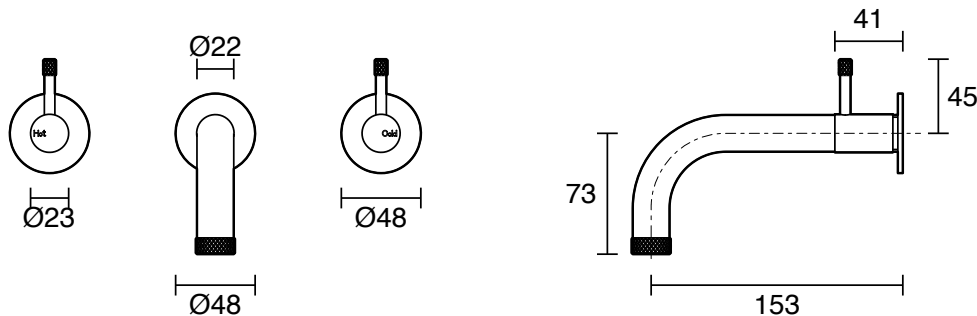

SUSSEX

Sussex Scala Nova Wall Basin/Bath Set 150mm PVD Brushed Bronze (5 Star) Lead Free

43607

SPECIFICATIONS	
Recommended Use	Residential;Commercial
Colour Finish	Brushed Bronze
Primary Material	Lead Free Brass
Recommended Pressure Range	150 - 500 kPa as per AS3500
Max Continuous Working Temperature (deg C)	65
Min Continuous Working Temperature (deg C)	1
WARRANTY	
Residential Use (Years)	40
Commercial Use (Years)	10
<i>Please refer to Sussex Warranty page for full Terms and Conditions</i>	

Disclaimer: Products in this specification manual must by regulation be installed by licensed and registered trade people. The manufacturer/distributor reserves the right to vary specifications or delete models from their range without prior notification. Dimensions are nominal measurements only. Dimensions and set-outs listed are correct at time of publication however the manufacturer/distributor takes no responsibility for printing errors.