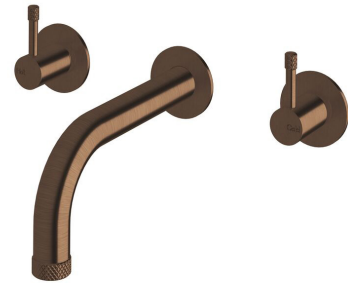

SUSSEX

Sussex Scala Nova Wall Basin/Bath Set 150mm PVD Brushed Bronze (5 Star) Lead Free

43607

SPECIFICATIONS	
Recommended Use	Residential;Commercial
Colour Finish	Brushed Bronze
Primary Material	Lead Free Brass
Recommended Pressure Range	150 - 500 kPa as per AS3500
Max Continuous Working Temperature (deg C)	65
Min Continuous Working Temperature (deg C)	1
WARRANTY	
Residential Use (Years)	40
Commercial Use (Years)	10
<i>Please refer to Sussex Warranty page for full Terms and Conditions</i>	