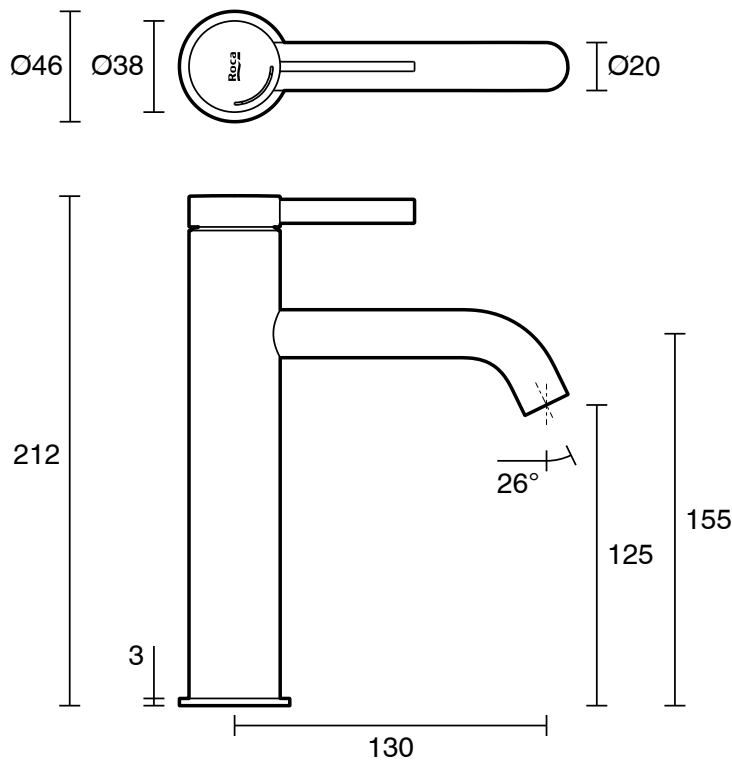

Roca Ona Medium Height Basin Mixer Tap Matte White (6 Star) Lead Free

13684

SPECIFICATIONS	
Recommended Use	Residential;Commercial
Colour Finish	Matte White
Primary Material	Lead Free Brass
Recommended Pressure Range	150 - 500 kPa as per AS3500
Max Continuous Working Temperature (deg C)	65
Min Continuous Working Temperature (deg C)	5
WARRANTY	
Residential & Commercial Use (Years)	25
Spare Parts & Labour (Years)	1
<i>Please refer to Roca Warranty page for full Terms and Conditions</i>	

Disclaimer: Products in this specification manual must by regulation be installed by licensed and registered trade people. The manufacturer/distributor reserves the right to vary specifications or delete models from their range without prior notification. Dimensions are nominal measurements only. Dimensions and set-outs listed are correct at time of publication however the manufacturer/distributor takes no responsibility for printing errors.