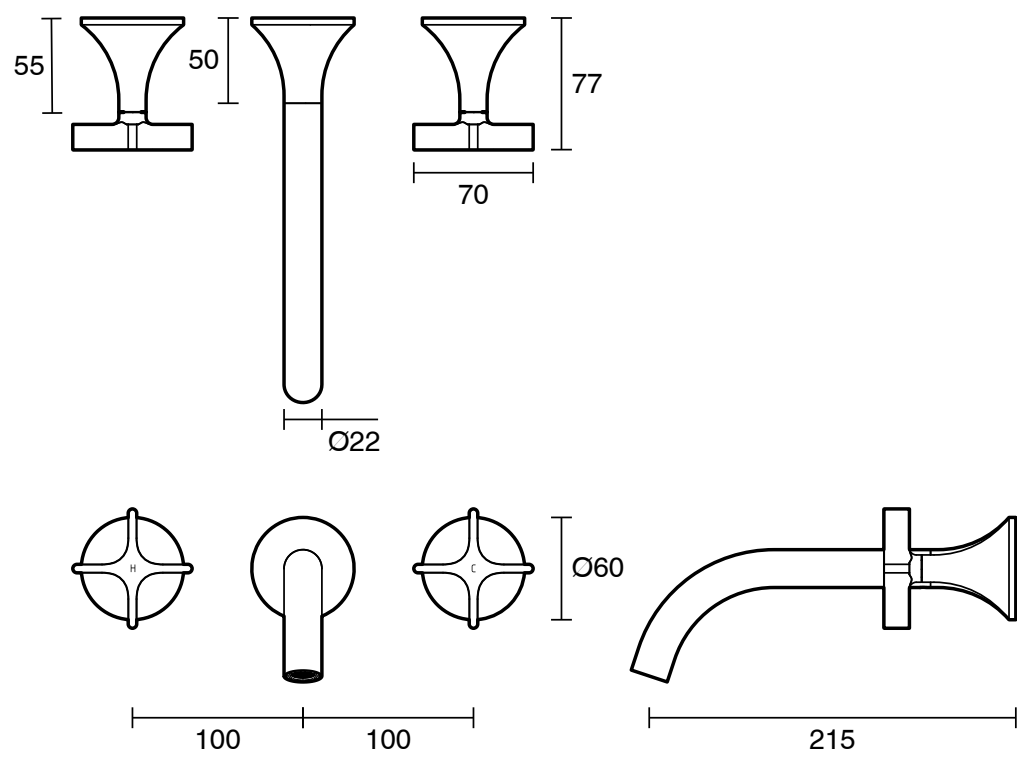

SUSSEX

Sussex Oria Cross Wall Bath Set 215mm PVD Brushed Gunmetal

2266345

SPECIFICATIONS

Recommended Use	Residential;Commercial
Colour Finish	Brushed Smoke Gunmetal
Primary Material	DR Brass
Recommended Pressure Range	150 - 500 kPa as per AS3500
Max Continuous Working Temperature (deg C)	65
Min Continuous Working Temperature (deg C)	1

WARRANTY

Residential Use (Years)	40
Commercial Use (Years)	10

Please refer to Sussex Warranty page for full Terms and Conditions

Dimensions are nominal measurements only.

CLEANING RECOMMENDATIONS:

We recommend the use of soapy water or approved cleaners. This product should not be cleaned with abrasive materials. Damage caused by any improper treatment is not covered by the product warranty. Refer to Warranty Conditions

Disclaimer: Products in this specification manual must by regulation be installed by licensed and registered trade people. The manufacturer/distributor reserves the right to vary specifications or delete models from their range without prior notification. Dimensions are nominal measurements only. Dimensions and set-outs listed are correct at time of publication however the manufacturer/distributor takes no responsibility for printing errors.

Published 17/04/2026

To see the complete Sussex range go to www.reece.com.au