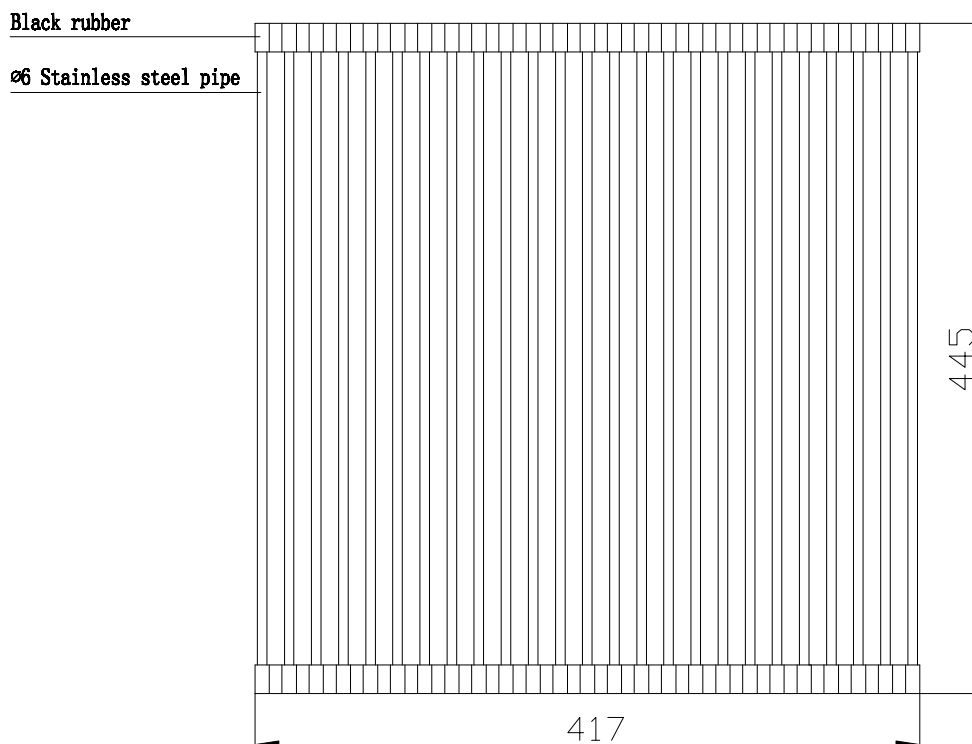

Memo Roller Mat 420mm x 445mm Gunmetal

2407094

SPECIFICATIONS

Recommended Use	Residential;Commercial
Colour Finish	Matte Gunmetal
Primary Material	Stainless Steel 304

WARRANTY

Spare Parts & Labour (Years)	1

Please refer to Memo Warranty Page for full Terms and Conditions

Dimensions are nominal measurements only.

CLEANING RECOMMENDATIONS:

We recommend the use of soapy water or approved cleaners. This product should not be cleaned with abrasive materials. Damage caused by any improper treatment is not covered by the product warranty. Refer to Warranty Conditions

Disclaimer: Products in this specification manual must by regulation be installed by licensed and registered trade people. The manufacturer/distributor reserves the right to vary specifications or delete models from their range without prior notification. Dimensions are nominal measurements only. Dimensions and set-outs listed are correct at time of publication however the manufacturer/distributor takes no responsibility for printing errors.

Published 01/04/2026

To see the complete Memo range go to www.reece.com.au