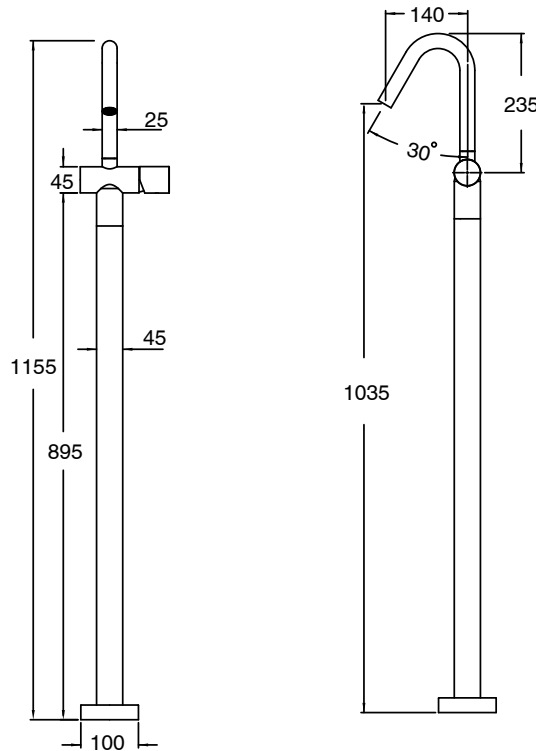

SUSSEX

Sussex Pure Floor Mounted Basin Mixer Trimset PVD Matte Black (5 Star) Lead Free

49836

SPECIFICATIONS	
Recommended Use	Residential;Commercial
Colour Finish	Matte Black
Primary Material	Lead Free Brass
Recommended Pressure Range	150 - 500 kPa as per AS3500
Max Continuous Working Temperature (deg C)	65
Min Continuous Working Temperature (deg C)	1
WARRANTY	
Residential Use (Years)	40
Commercial Use (Years)	10
<i>Please refer to Sussex Warranty page for full Terms and Conditions</i>	

Disclaimer: Products in this specification manual must by regulation be installed by licensed and registered trade people. The manufacturer/distributor reserves the right to vary specifications or delete models from their range without prior notification. Dimensions are nominal measurements only. Dimensions and set-outs listed are correct at time of publication however the manufacturer/distributor takes no responsibility for printing errors.