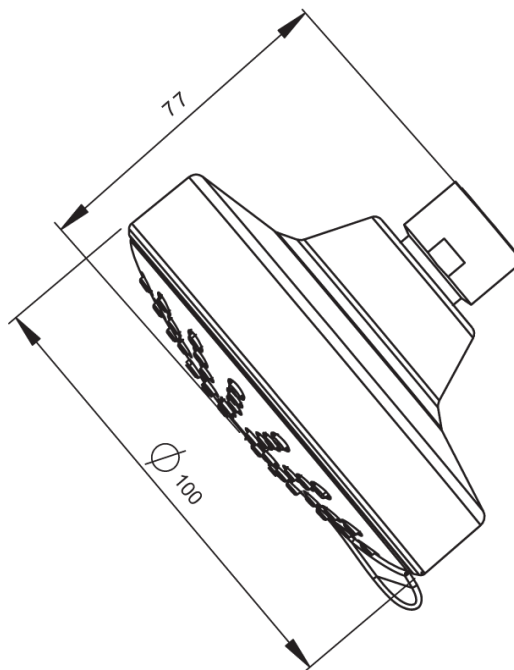

Posh Solus MK3 Wall Shower Rose 3 Function Chrome (4 Star)

2213736

SPECIFICATIONS	
Recommended Use	Residential;Commercial
Colour Finish	Polished Chrome
Primary Material	ABS
Recommended Pressure Range	150 - 500 kPa as per AS3500
Max Continuous Working Temperature (deg C)	60
Min Continuous Working Temperature (deg C)	5
Hot Water Unit Suitability	Storage Tank;Continuous Flow
WARRANTY	
Residential & Commercial Use (Years)	25
Spare Parts & Labour (Years)	1
<i>Please refer to Posh Warranty Page for full Terms and Conditions</i>	