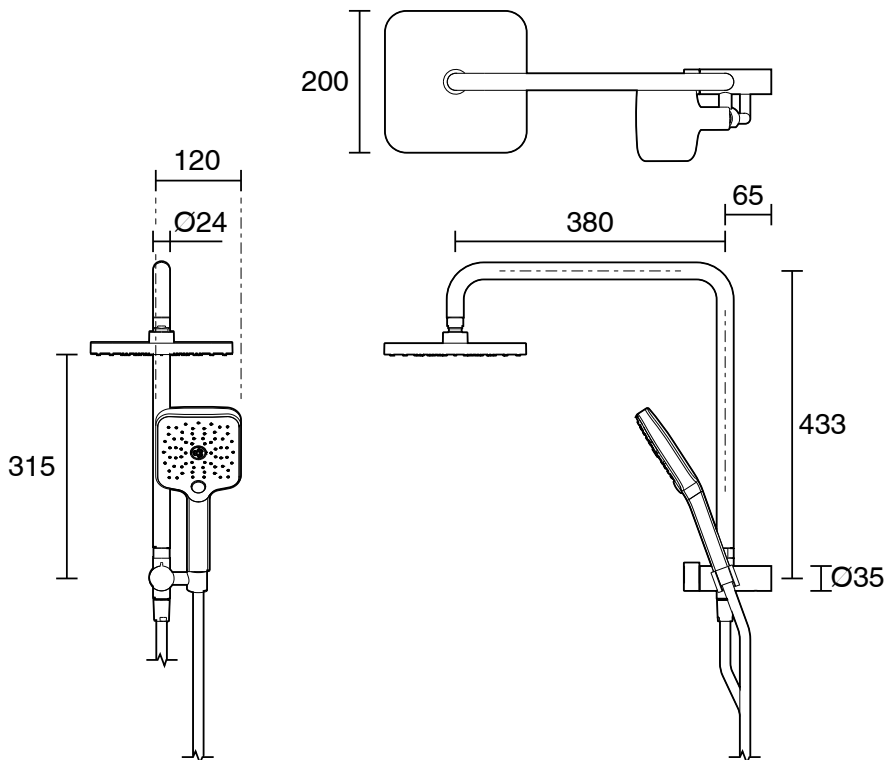

## Mizu Soothe Short Twin Shower 3 Function with Water Inlet Wall Bracket Chrome (5 Star)

4201040

SPECIFICATIONS	
Recommended Use	Residential;Commercial
Colour Finish	Polished Chrome
Primary Material	Lead Free Brass
Recommended Pressure Range	150 - 500 kPa as per AS3500
Max Continuous Working Temperature (deg C)	65
Min Continuous Working Temperature (deg C)	5
WARRANTY	
Residential & Commercial Use (Years)	25
Spare Parts & Labour (Years)	1
<i>Please refer to Mizu Warranty page for full Terms and Conditions</i>	

Dimensions are nominal measurements only.