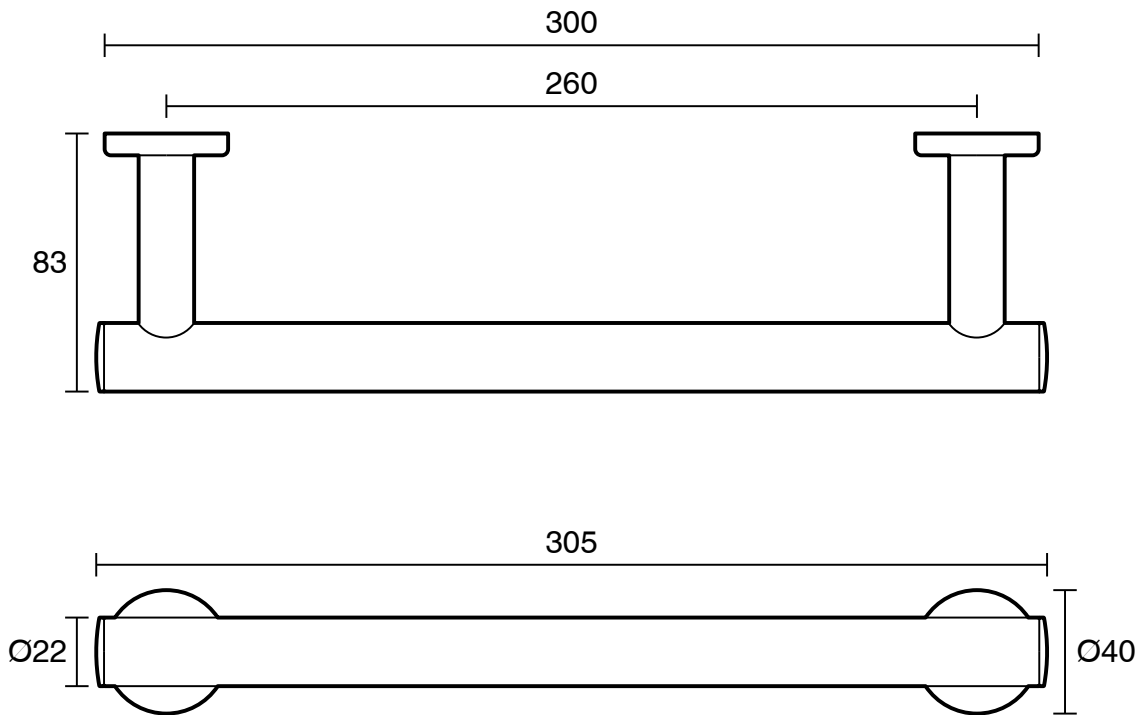

mizu

Mizu Drift Single Towel Rail 300mm Matte Black

2263992

SPECIFICATIONS

Recommended Use	Residential;Commercial
Colour Finish	Matte Black
Primary Material	DR Brass

WARRANTY

Residential & Commercial Use (Years)	25
Spare Parts & Labour (Years)	1

Please refer to Mizu Warranty page for full Terms and Conditions

Dimensions are nominal measurements only.

CLEANING RECOMMENDATIONS:

We recommend the use of soapy water or approved cleaners. This product should not be cleaned with abrasive materials. Damage caused by any improper treatment is not covered by the product warranty. Refer to Warranty Conditions

Disclaimer: Products in this specification manual must by regulation be installed by licensed and registered trade people. The manufacturer/distributor reserves the right to vary specifications or delete models from their range without prior notification. Dimensions are nominal measurements only. Dimensions and set-outs listed are correct at time of publication however the manufacturer/distributor takes no responsibility for printing errors.

Published 01/04/2026

To see the complete Mizu range go to www.reece.com.au