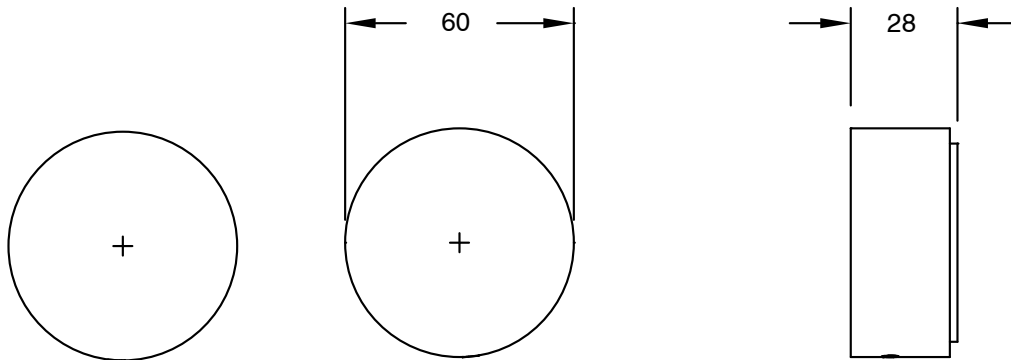

SUSSEX

Sussex Pure Basin Top Assembly Taps with Linear Textured Handles Chrome

2224646

SPECIFICATIONS

Recommended Use	Residential;Commercial
Colour Finish	Polished Chrome
Primary Material	DR Brass
Recommended Pressure Range	150 - 500 kPa as per AS3500
Max Continuous Working Temperature (deg C)	65
Min Continuous Working Temperature (deg C)	1

WARRANTY

Residential Use (Years)	40
Commercial Use (Years)	10

Please refer to Sussex Warranty page for full Terms and Conditions

Dimensions are nominal measurements only.

CLEANING RECOMMENDATIONS:

We recommend the use of soapy water or approved cleaners. This product should not be cleaned with abrasive materials. Damage caused by any improper treatment is not covered by the product warranty. Refer to Warranty Conditions

Disclaimer: Products in this specification manual must by regulation be installed by licensed and registered trade people. The manufacturer/distributor reserves the right to vary specifications or delete models from their range without prior notification. Dimensions are nominal measurements only. Dimensions and set-outs listed are correct at time of publication however the manufacturer/distributor takes no responsibility for printing errors.

Published 09/04/2026

To see the complete Sussex range go to www.reece.com.au