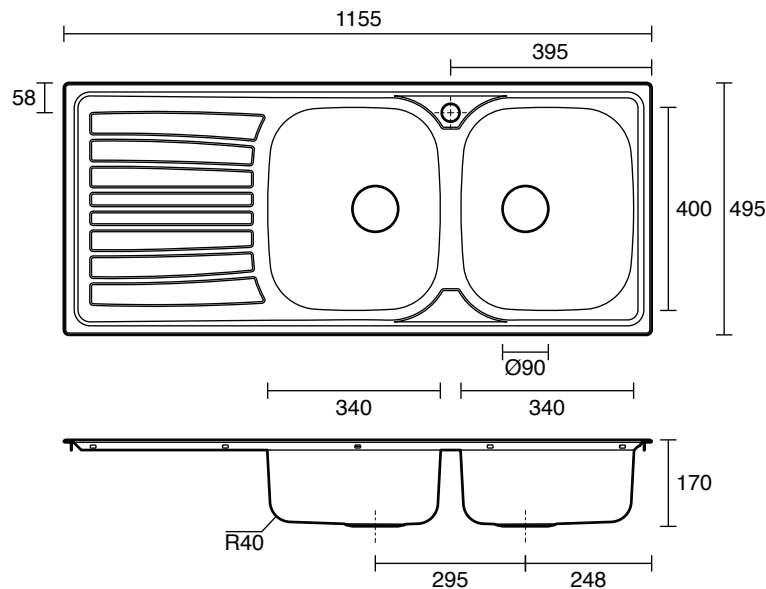

WARRANTY

Residential & Commercial Use (Years)	30
Spare Parts & Labour (Years)	1

Please refer to Posh Warranty Page for full Terms and Conditions

Sinks must be installed using a cutout template. No responsibility will be taken for damage that occurs where a template has not been used.