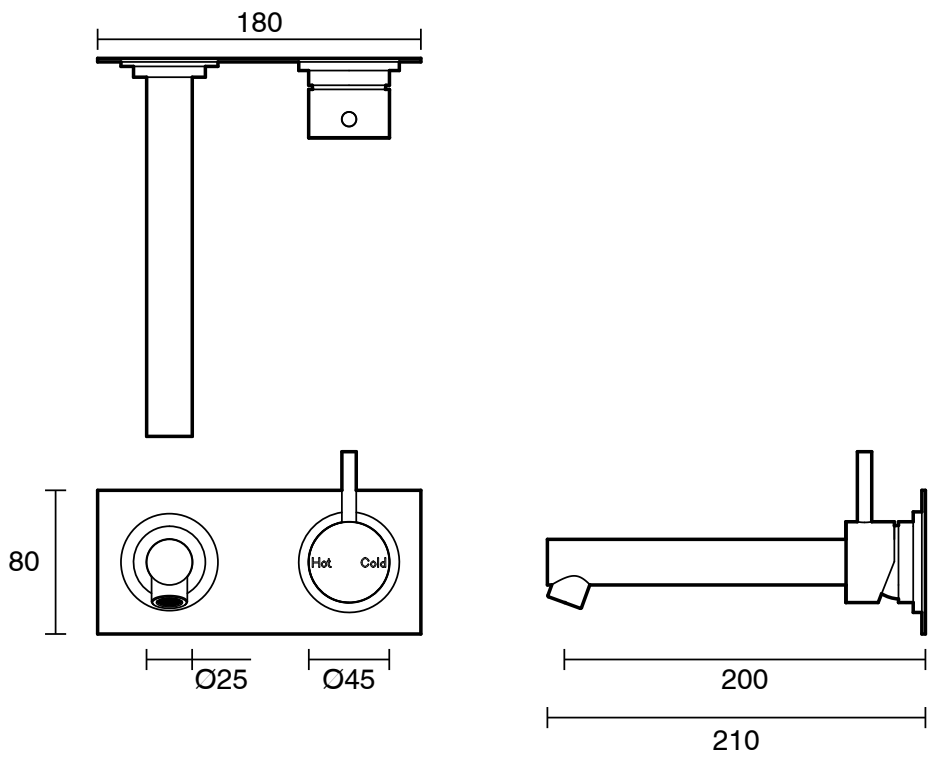

SUSSEX

**Sussex Scala Bath Mixer Outlet System Straight 200mm Right Hand
PVD Brushed Platinum Gold Lead Free
52074**

SPECIFICATIONS

Recommended Use	Residential;Commercial
Colour Finish	Brushed Platinum Gold
Primary Material	Lead Free Brass
Recommended Pressure Range	150 - 500 kPa as per AS3500
Max Continuous Working Temperature (deg C)	65
Min Continuous Working Temperature (deg C)	1

WARRANTY

Residential Use (Years)	40
Commercial Use (Years)	10

Please refer to Sussex Warranty page for full Terms and Conditions

Dimensions are nominal measurements only.

CLEANING RECOMMENDATIONS:

We recommend the use of soapy water or approved cleaners. This product should not be cleaned with abrasive materials. Damage caused by any improper treatment is not covered by the product warranty. Refer to Warranty Conditions

Disclaimer: Products in this specification manual must by regulation be installed by licensed and registered trade people. The manufacturer/distributor reserves the right to vary specifications or delete models from their range without prior notification. Dimensions are nominal measurements only. Dimensions and set-outs listed are correct at time of publication however the manufacturer/distributor takes no responsibility for printing errors.

Published 14/05/2026

To see the complete Sussex range go to www.reece.com.au