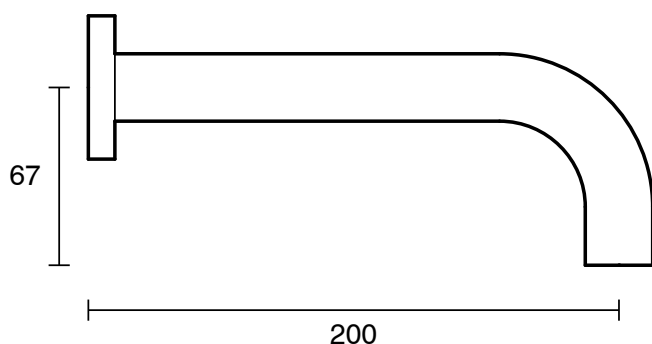

SUSSEX

Scala 25 Curved Bath Outlet 200mm PVD Brushed Nickel Lead Free

51057

SPECIFICATIONS

Recommended Use	Residential;Commercial
Colour Finish	Brushed Nickel
Primary Material	Lead Free Brass
Recommended Pressure Range	150 - 500 kPa as per AS3500
Max Continuous Working Temperature (deg C)	65
Min Continuous Working Temperature (deg C)	1

WARRANTY

Residential Use (Years)	40
Commercial Use (Years)	10

Please refer to Sussex Warranty page for full Terms and Conditions

Dimensions are nominal measurements only.

CLEANING RECOMMENDATIONS:

We recommend the use of soapy water or approved cleaners. This product should not be cleaned with abrasive materials. Damage caused by any improper treatment is not covered by the product warranty. Refer to Warranty Conditions

Disclaimer: Products in this specification manual must by regulation be installed by licensed and registered trade people. The manufacturer/distributor reserves the right to vary specifications or delete models from their range without prior notification. Dimensions are nominal measurements only. Dimensions and set-outs listed are correct at time of publication however the manufacturer/distributor takes no responsibility for printing errors.

Published 12/05/2026

To see the complete Sussex range go to www.reece.com.au