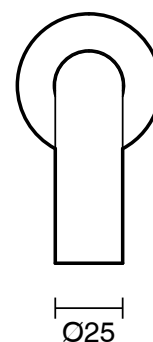

SUSSEX

Scala 25 Curved Bath Outlet 200mm PVD Brushed Nickel Lead Free

51057

SPECIFICATIONS

Recommended Use	Residential;Commercial
Colour Finish	Brushed Nickel
Primary Material	Lead Free Brass
Recommended Pressure Range	150 - 500 kPa as per AS3500
Max Continuous Working Temperature (deg C)	65
Min Continuous Working Temperature (deg C)	1

WARRANTY

Residential Use (Years)	40
Commercial Use (Years)	10

Please refer to Sussex Warranty page for full Terms and Conditions

Dimensions are nominal measurements only.

CLEANING RECOMMENDATIONS:

We recommend the use of soapy water or approved cleaners. This product should not be cleaned with abrasive materials. Damage caused by any improper treatment is not covered by the product warranty. Refer to Warranty Conditions

Disclaimer: Products in this specification manual must by regulation be installed by licensed and registered trade people. The manufacturer/distributor reserves the right to vary specifications or delete models from their range without prior notification. Dimensions are nominal measurements only. Dimensions and set-outs listed are correct at time of publication however the manufacturer/distributor takes no responsibility for printing errors.

Published 12/05/2026

To see the complete Sussex range go to www.reece.com.au