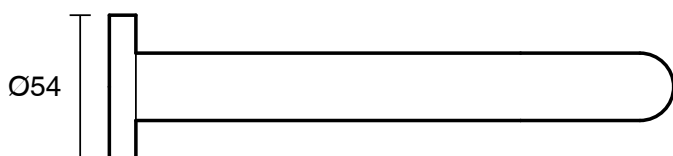

SUSSEX

Scala 25 Curved Bath Outlet 200mm PVD Brushed Nickel Lead Free

51057

SPECIFICATIONS

Recommended Use	Residential;Commercial
Colour Finish	Brushed Nickel
Primary Material	Lead Free Brass
Recommended Pressure Range	150 - 500 kPa as per AS3500
Max Continuous Working Temperature (deg C)	65
Min Continuous Working Temperature (deg C)	1

WARRANTY

Residential Use (Years)	40
Commercial Use (Years)	10

Please refer to Sussex Warranty page for full Terms and Conditions

Dimensions are nominal measurements only.

CLEANING RECOMMENDATIONS:

We recommend the use of soapy water or approved cleaners. This product should not be cleaned with abrasive materials. Damage caused by any improper treatment is not covered by the product warranty. Refer to Warranty Conditions

Disclaimer: Products in this specification manual must by regulation be installed by licensed and registered trade people. The manufacturer/distributor reserves the right to vary specifications or delete models from their range without prior notification. Dimensions are nominal measurements only. Dimensions and set-outs listed are correct at time of publication however the manufacturer/distributor takes no responsibility for printing errors.

Published 12/05/2026

To see the complete Sussex range go to www.reece.com.au