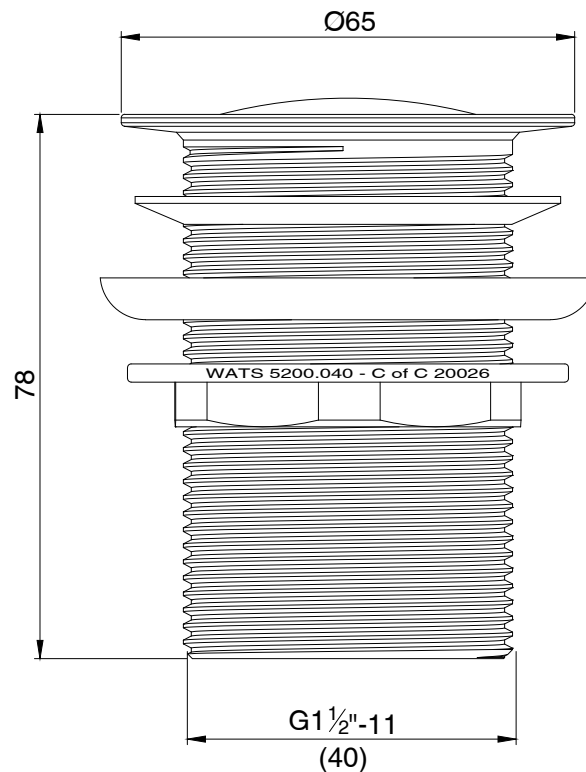

mizu

Mizu Plug & Waste 40mm Push/Plug Chrome

2261195

SPECIFICATIONS	
Recommended Use	Residential;Commercial
Colour Finish	Polished Chrome
Primary Material	
WARRANTY	
Parts Replacement Only - excludes labour costs (Years)	1
<i>Please refer to Mizu Warranty page for full Terms and Conditions</i>	