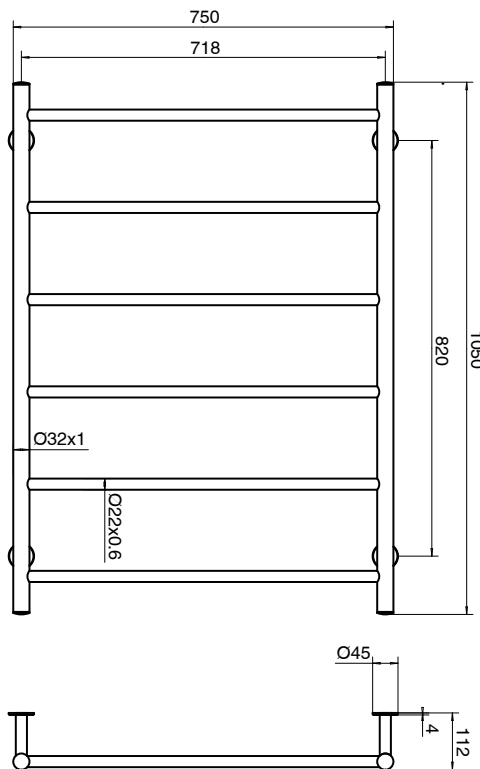

mizu

Mizu Drift MK2 750 x 1050mm Heated Towel Rail Only (Less Transformer) Brushed Gunmetal

2007489

SPECIFICATIONS

Recommended Use	Residential;Commercial
Colour Finish	Brushed Gunmetal
Primary Material	Stainless Steel 304
Mounting	Wall
Electrical Connection Type	Hardwired
Heating Method	Dry Element
Power Supply (V)	24V AC
IP Rating	IP45

WARRANTY

Residential & Commercial Use (Years)	10
Spare Parts & Labour (Years)	1

Please refer to Mizu Warranty page for full Terms and Conditions

Dimensions are nominal measurements only.

CLEANING RECOMMENDATIONS:

We recommend the use of soapy water or approved cleaners. This product should not be cleaned with abrasive materials. Damage caused by any improper treatment is not covered by the product warranty. Refer to Warranty Conditions

Disclaimer: Products in this specification manual must by regulation be installed by licensed and registered trade people. The manufacturer/distributor reserves the right to vary specifications or delete models from their range without prior notification. Dimensions are nominal measurements only. Dimensions and set-outs listed are correct at time of publication however the manufacturer/distributor takes no responsibility for printing errors.

Published 01/04/2026

To see the complete Mizu range go to www.reece.com.au