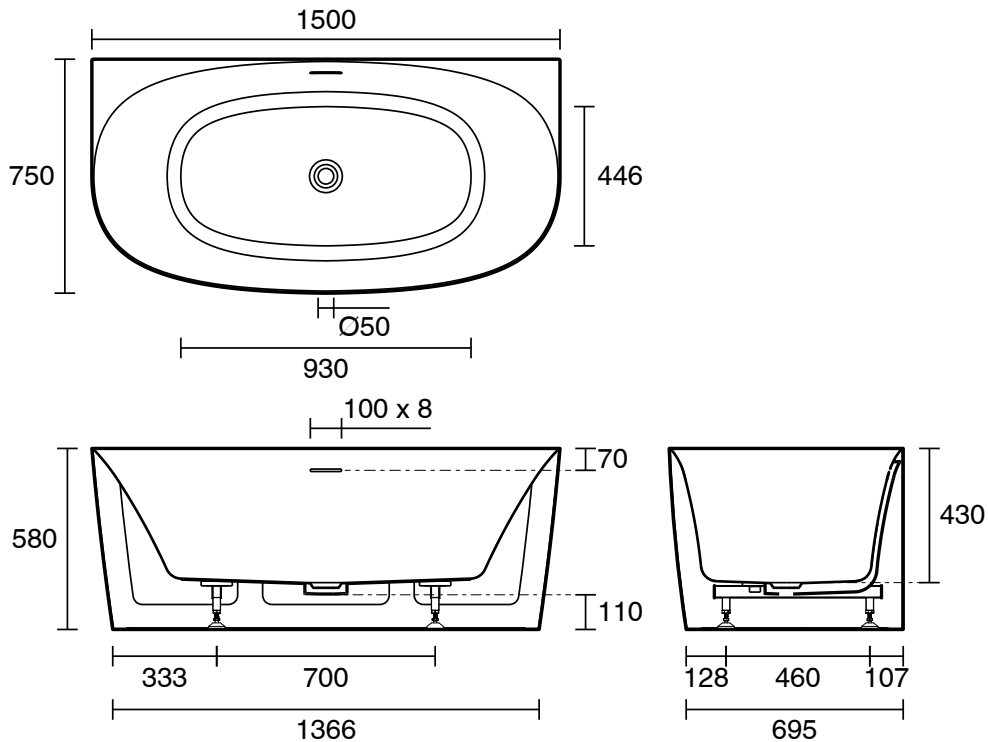

KADO

Kado Lux Back To Wall Bath 1500mm x 750mm x 580mm Matte White

1704107

SPECIFICATIONS

Recommended Use	Residential;Commercial
Material	Acrylic
Colour	Matte White
Capacity (L)	204
Weight (kg)	36
Mounting	Wall;Floor
Overflow Included	Yes
Plug & Waste Included	No

WARRANTY

Residential & Commercial Use (Years)	20
Spare Parts & Labour (Years)	1

Please refer to Kado Warranty Page for full Terms and Conditions

Dimensions are nominal measurements only.

CLEANING RECOMMENDATIONS:

We recommend the use of soapy water or approved cleaners. This product should not be cleaned with abrasive materials. Damage caused by any improper treatment is not covered by the product warranty. Refer to Warranty Conditions

Disclaimer: Products in this specification manual must by regulation be installed by licensed and registered trade people. The manufacturer/distributor reserves the right to vary specifications or delete models from their range without prior notification. Dimensions are nominal measurements only. Dimensions and set-outs listed are correct at time of publication however the manufacturer/distributor takes no responsibility for printing errors.

Published 01/04/2026

To see the complete Kado range go to www.reece.com.au