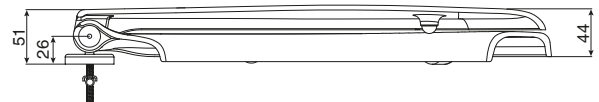

Posh Domaine Soft Close Quick Release Toilet Seat

SPECIFICATIONS

| | |
|------------------|------------------------------------------------|
| Recommended Use | Residential;Commercial |
| Toilet Seat Type | Soft Close Quick Release |
| Material | Durable Sanitary Grade Plastic Urea |
| Fixing | Top Fix Quick Release Hinges Screwed to Pan |
| Colour | White |
| Weight | 2.3kg |

WARRANTY

Parts Replacement Only (Years) 5

Please refer to Posh Warranty Page for full Terms and Conditions

9507693

Dimensions are nominal measurements only.

Disclaimer: Products in this specification manual must by regulation be installed by licensed and registered trade people. The manufacturer/distributor reserves the right to vary specifications or delete models from their range without prior notification. Dimensions are nominal measurements only. Dimensions and set-outs listed are correct at time of publication however the manufacturer/distributor takes no responsibility for printing errors.