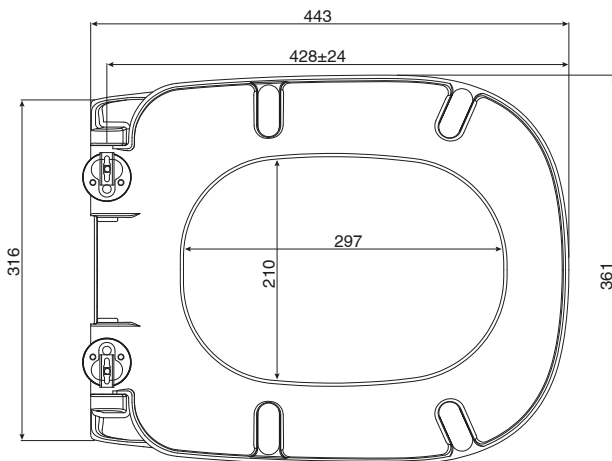

Posh Domaine Soft Close Quick Release Toilet Seat

SPECIFICATIONS

| | |
|------------------|------------------------------------------------|
| Recommended Use | Residential;Commercial |
| Toilet Seat Type | Soft Close Quick Release |
| Material | Durable Sanitary Grade Plastic Urea |
| Fixing | Top Fix Quick Release Hinges Screwed to Pan |
| Colour | White |
| Weight | 2.3kg |

WARRANTY

Parts Replacement Only (Years) 5

Please refer to Posh Warranty Page for full Terms and Conditions

9507693

Dimensions are nominal measurements only.

Disclaimer: Products in this specification manual must by regulation be installed by licensed and registered trade people. The manufacturer/distributor reserves the right to vary specifications or delete models from their range without prior notification. Dimensions are nominal measurements only. Dimensions and set-outs listed are correct at time of publication however the manufacturer/distributor takes no responsibility for printing errors.