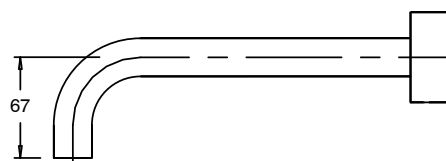

SUSSEX

Sussex Pure Bath Set 250mm with Cirque Textured Handles PVD Brushed Nickel Lead Free

47137

SPECIFICATIONS

Recommended Use	Residential;Commercial
Colour Finish	Brushed Nickel
Primary Material	Lead Free Brass
Recommended Pressure Range	150 - 500 kPa as per AS3500
Max Continuous Working Temperature (deg C)	65
Min Continuous Working Temperature (deg C)	1

WARRANTY

Residential Use (Years)	40
Commercial Use (Years)	10

Please refer to Sussex Warranty page for full Terms and Conditions

Dimensions are nominal measurements only.

CLEANING RECOMMENDATIONS:

We recommend the use of soapy water or approved cleaners. This product should not be cleaned with abrasive materials. Damage caused by any improper treatment is not covered by the product warranty. Refer to Warranty Conditions

Disclaimer: Products in this specification manual must by regulation be installed by licensed and registered trade people. The manufacturer/distributor reserves the right to vary specifications or delete models from their range without prior notification. Dimensions are nominal measurements only. Dimensions and set-outs listed are correct at time of publication however the manufacturer/distributor takes no responsibility for printing errors.

Published 14/05/2026

To see the complete Sussex range go to www.reece.com.au