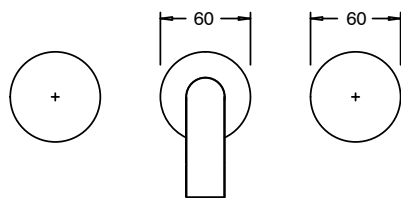

SUSSEX

Sussex Pure Bath Set 250mm with Cirque Textured Handles PVD Brushed Nickel Lead Free

47137

SPECIFICATIONS

Recommended Use	Residential;Commercial
Colour Finish	Brushed Nickel
Primary Material	Lead Free Brass
Recommended Pressure Range	150 - 500 kPa as per AS3500
Max Continuous Working Temperature (deg C)	65
Min Continuous Working Temperature (deg C)	1

WARRANTY

Residential Use (Years)	40
Commercial Use (Years)	10

Please refer to Sussex Warranty page for full Terms and Conditions

Dimensions are nominal measurements only.

CLEANING RECOMMENDATIONS:

We recommend the use of soapy water or approved cleaners. This product should not be cleaned with abrasive materials. Damage caused by any improper treatment is not covered by the product warranty. Refer to Warranty Conditions

Disclaimer: Products in this specification manual must by regulation be installed by licensed and registered trade people. The manufacturer/distributor reserves the right to vary specifications or delete models from their range without prior notification. Dimensions are nominal measurements only. Dimensions and set-outs listed are correct at time of publication however the manufacturer/distributor takes no responsibility for printing errors.

Published 14/05/2026

To see the complete Sussex range go to www.reece.com.au