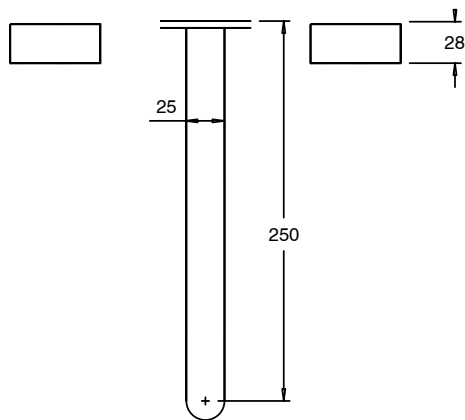

SUSSEX

Sussex Pure Bath Set 250mm with Cirque Textured Handles PVD Brushed Nickel Lead Free

47137

SPECIFICATIONS

Recommended Use	Residential;Commercial
Colour Finish	Brushed Nickel
Primary Material	Lead Free Brass
Recommended Pressure Range	150 - 500 kPa as per AS3500
Max Continuous Working Temperature (deg C)	65
Min Continuous Working Temperature (deg C)	1

WARRANTY

Residential Use (Years)	40
Commercial Use (Years)	10

Please refer to Sussex Warranty page for full Terms and Conditions

Dimensions are nominal measurements only.

CLEANING RECOMMENDATIONS:

We recommend the use of soapy water or approved cleaners. This product should not be cleaned with abrasive materials. Damage caused by any improper treatment is not covered by the product warranty. Refer to Warranty Conditions

Disclaimer: Products in this specification manual must by regulation be installed by licensed and registered trade people. The manufacturer/distributor reserves the right to vary specifications or delete models from their range without prior notification. Dimensions are nominal measurements only. Dimensions and set-outs listed are correct at time of publication however the manufacturer/distributor takes no responsibility for printing errors.

Published 14/05/2026

To see the complete Sussex range go to www.reece.com.au