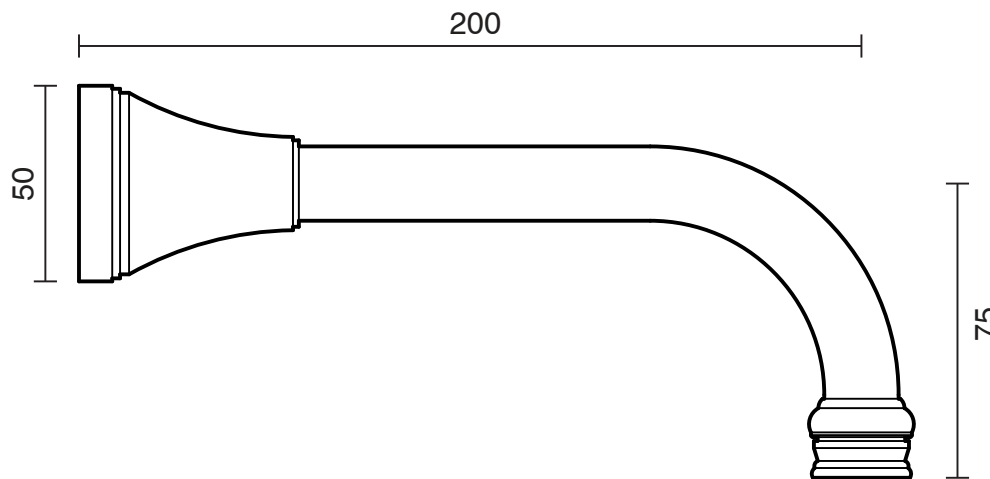

KADO

Kado Era Wall Basin Outlet 200mm Brushed Nickel (5 Star)

9512084

SPECIFICATIONS

Recommended Use	Residential;Commercial
Colour	Brushed Nickel
Finish	Brushed
Material	DR Brass
Recommended Pressure Range	150 - 500 kPa
Maximum Continuous Working Temperature	80 deg C
Suitable for Storage Tank Hot Water	Yes
Suitable for Continuous Flow Hot Water	Yes
Suitable for Gravity Feed Hot Water	No

WARRANTY

Residential & Commercial Use (Years)	25
Spare Parts & Labour (Years)	1

Please refer to Kado Warranty Page for full Terms and Conditions

Dimensions are nominal measurements only.

CLEANING RECOMMENDATIONS:

We recommend the use of soapy water or approved cleaners. This product should not be cleaned with abrasive materials. Damage caused by any improper treatment is not covered by the product warranty. Refer to Warranty Conditions

Disclaimer: Products in this specification manual must by regulation be installed by licensed and registered trade people. The manufacturer/distributor reserves the right to vary specifications or delete models from their range without prior notification. Dimensions are nominal measurements only. Dimensions and set-outs listed are correct at time of publication however the manufacturer/distributor takes no responsibility for printing errors.

Published 01/04/2026

To see the complete Kado range go to www.reece.com.au