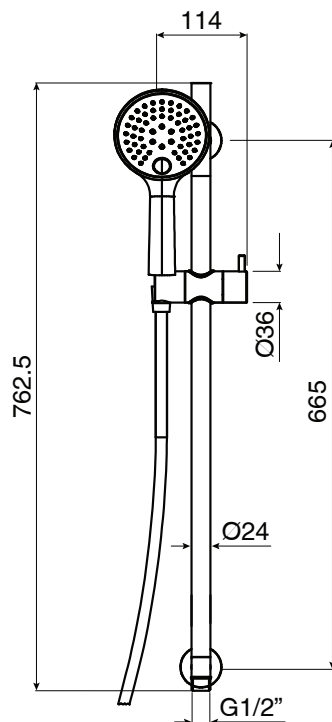

## Mizu Drift Single Rail Shower with Top Rail Water Inlet Matte Black (3 Star)

9505807

SPECIFICATIONS	
Recommended Use	Residential;Commercial
Colour Finish	Matte Black
Primary Material	DR Brass
Recommended Pressure Range	150 - 500 kPa as per AS3500
Max Continuous Working Temperature (deg C)	65
Min Continuous Working Temperature (deg C)	5
WARRANTY	
Residential & Commercial Use (Years)	25
Spare Parts & Labour (Years)	1
<i>Please refer to Mizu Warranty page for full Terms and Conditions</i>	

Dimensions are nominal measurements only.