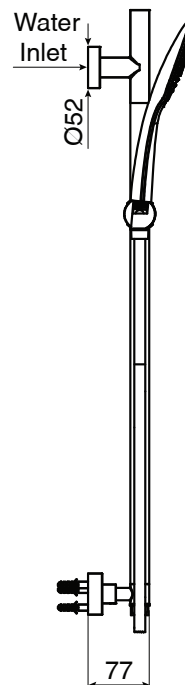

## Mizu Drift Single Rail Shower with Top Rail Water Inlet Matte Black (3 Star)

9505807

SPECIFICATIONS	
Recommended Use	Residential;Commercial
Colour Finish	Matte Black
Primary Material	DR Brass
Recommended Pressure Range	150 - 500 kPa as per AS3500
Max Continuous Working Temperature (deg C)	65
Min Continuous Working Temperature (deg C)	5
WARRANTY	
Residential & Commercial Use (Years)	25
Spare Parts & Labour (Years)	1
<i>Please refer to Mizu Warranty page for full Terms and Conditions</i>	

Dimensions are nominal measurements only.