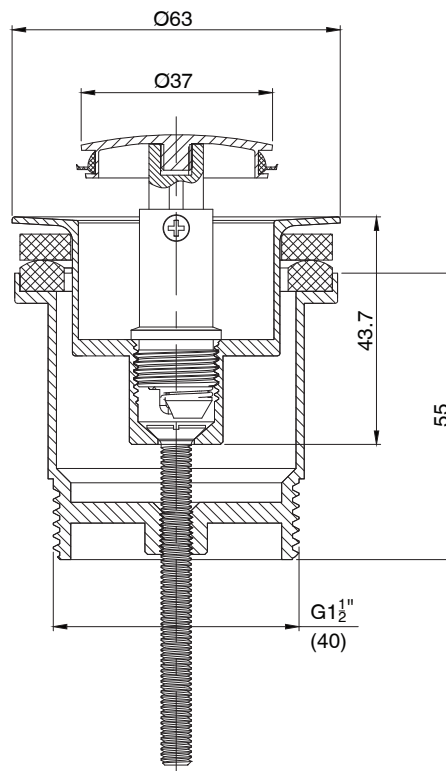

mizu

Mizu Drift Universal 40mm Pop Up Plug & Waste Brushed Gold

2263853

SPECIFICATIONS	
Recommended Use	Residential;Commercial
Colour Finish	Brushed Gold
Primary Material	DR Brass
WARRANTY	
Parts Replacement Only - excludes labour costs (Years)	1
<i>Please refer to Mizu Warranty page for full Terms and Conditions</i>	

Disclaimer: Products in this specification manual must by regulation be installed by licensed and registered trade people. The manufacturer/distributor reserves the right to vary specifications or delete models from their range without prior notification. Dimensions are nominal measurements only. Dimensions and set-outs listed are correct at time of publication however the manufacturer/distributor takes no responsibility for printing errors.