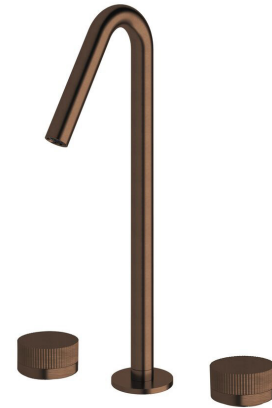

SUSSEX

Sussex Pure Vessel Basin Set with Linear Textured Handles PVD Brushed Bronze (5 Star) Lead Free

50736

SPECIFICATIONS

Recommended Use	Residential;Commercial
Colour Finish	Brushed Bronze
Primary Material	Lead Free Brass
Recommended Pressure Range	150 - 500 kPa as per AS3500
Max Continuous Working Temperature (deg C)	65
Min Continuous Working Temperature (deg C)	1

WARRANTY

Residential Use (Years)	40
Commercial Use (Years)	10

Please refer to Sussex Warranty page for full Terms and Conditions

Dimensions are nominal measurements only.

CLEANING RECOMMENDATIONS:

We recommend the use of soapy water or approved cleaners. This product should not be cleaned with abrasive materials. Damage caused by any improper treatment is not covered by the product warranty. Refer to Warranty Conditions

Disclaimer: Products in this specification manual must by regulation be installed by licensed and registered trade people. The manufacturer/distributor reserves the right to vary specifications or delete models from their range without prior notification. Dimensions are nominal measurements only. Dimensions and set-outs listed are correct at time of publication however the manufacturer/distributor takes no responsibility for printing errors.

Published 07/05/2026

To see the complete Sussex range go to www.reece.com.au