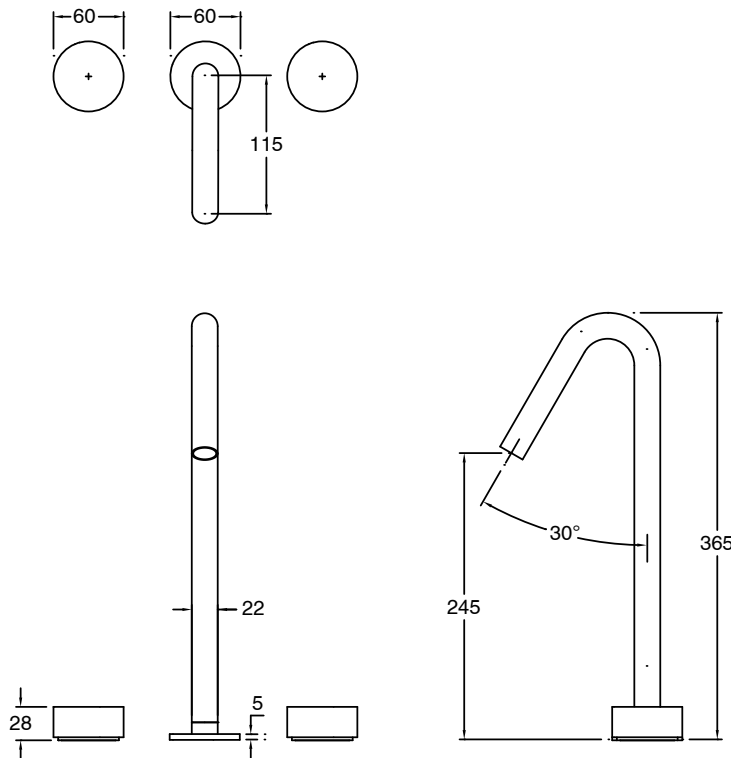

SUSSEX

Sussex Pure Vessel Basin Set with Linear Textured Handles PVD Brushed Bronze (5 Star) Lead Free

50736

SPECIFICATIONS

Recommended Use	Residential;Commercial
Colour Finish	Brushed Bronze
Primary Material	Lead Free Brass
Recommended Pressure Range	150 - 500 kPa as per AS3500
Max Continuous Working Temperature (deg C)	65
Min Continuous Working Temperature (deg C)	1

WARRANTY

Residential Use (Years)	40
Commercial Use (Years)	10

Please refer to Sussex Warranty page for full Terms and Conditions

Dimensions are nominal measurements only.

CLEANING RECOMMENDATIONS:

We recommend the use of soapy water or approved cleaners. This product should not be cleaned with abrasive materials. Damage caused by any improper treatment is not covered by the product warranty. Refer to Warranty Conditions

Disclaimer: Products in this specification manual must by regulation be installed by licensed and registered trade people. The manufacturer/distributor reserves the right to vary specifications or delete models from their range without prior notification. Dimensions are nominal measurements only. Dimensions and set-outs listed are correct at time of publication however the manufacturer/distributor takes no responsibility for printing errors.

Published 07/05/2026

To see the complete Sussex range go to www.reece.com.au