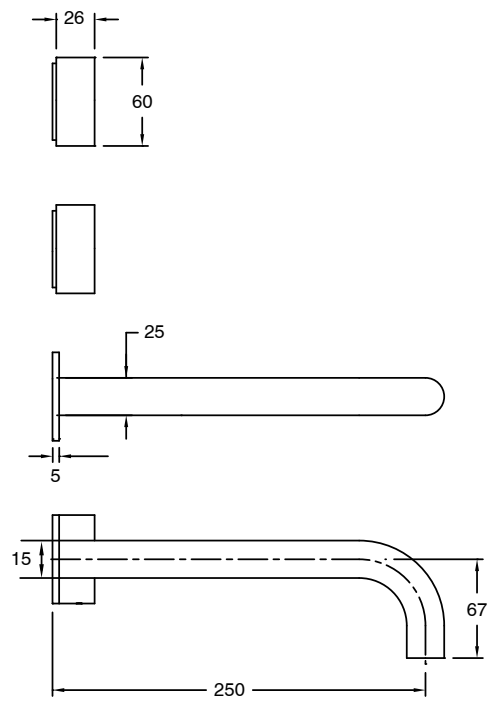

SUSSEX

**Sussex Pure Wall Basin Hostess System 250mm Right Hand with Linear Textured Handles
PVD Brushed Nickel (3 Star)
9511554**

SPECIFICATIONS	
Recommended Use	Residential;Commercial
Colour Finish	Brushed Nickel
Primary Material	DR Brass
Recommended Pressure Range	150 - 500 kPa as per AS3500
Max Continuous Working Temperature (deg C)	65
Min Continuous Working Temperature (deg C)	1
WARRANTY	
Residential Use (Years)	40
Commercial Use (Years)	10
<i>Please refer to Sussex Warranty page for full Terms and Conditions</i>	