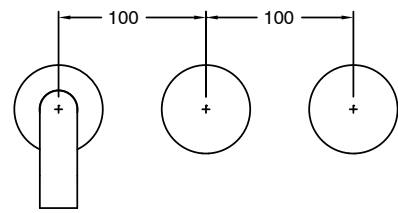

SUSSEX

**Sussex Pure Wall Basin Hostess System 250mm Right Hand with Linear Textured Handles
PVD Brushed Nickel (3 Star)
9511554**

SPECIFICATIONS	
Recommended Use	Residential;Commercial
Colour Finish	Brushed Nickel
Primary Material	DR Brass
Recommended Pressure Range	150 - 500 kPa as per AS3500
Max Continuous Working Temperature (deg C)	65
Min Continuous Working Temperature (deg C)	1
WARRANTY	
Residential Use (Years)	40
Commercial Use (Years)	10
<i>Please refer to Sussex Warranty page for full Terms and Conditions</i>	