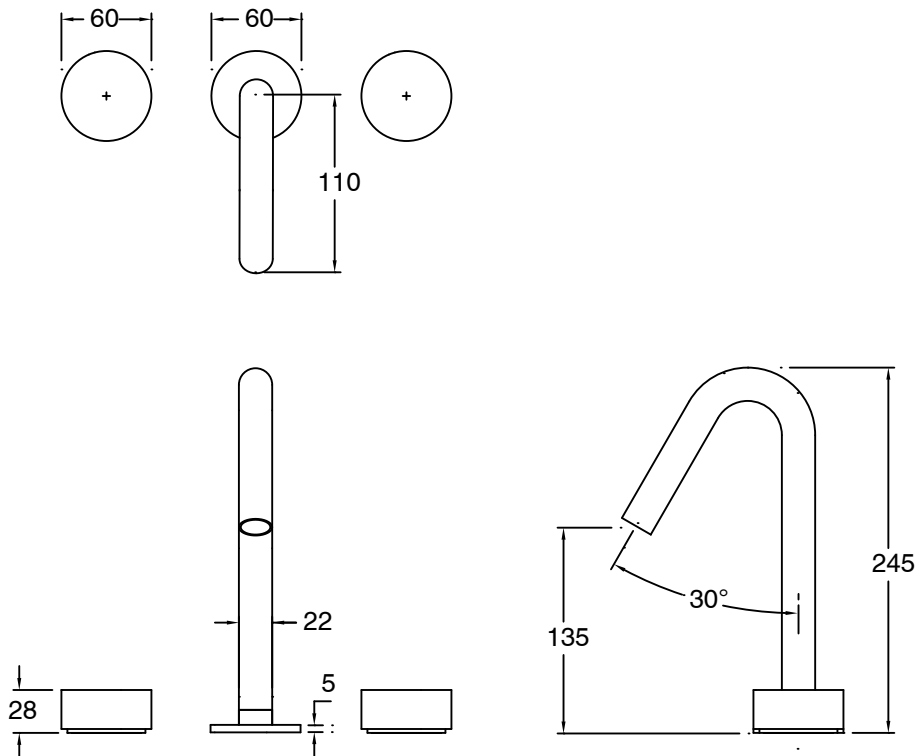

SUSSEX

Sussex Pure Basin Set with Linear Textured Handles PVD Matte Black (5 Star) Lead Free

47040

SPECIFICATIONS	
Recommended Use	Residential;Commercial
Colour Finish	Matte Black
Primary Material	Lead Free Brass
Recommended Pressure Range	150 - 500 kPa as per AS3500
Max Continuous Working Temperature (deg C)	65
Min Continuous Working Temperature (deg C)	1
WARRANTY	
Residential Use (Years)	40
Commercial Use (Years)	10
<i>Please refer to Sussex Warranty page for full Terms and Conditions</i>	

Disclaimer: Products in this specification manual must by regulation be installed by licensed and registered trade people. The manufacturer/distributor reserves the right to vary specifications or delete models from their range without prior notification. Dimensions are nominal measurements only. Dimensions and set-outs listed are correct at time of publication however the manufacturer/distributor takes no responsibility for printing errors.