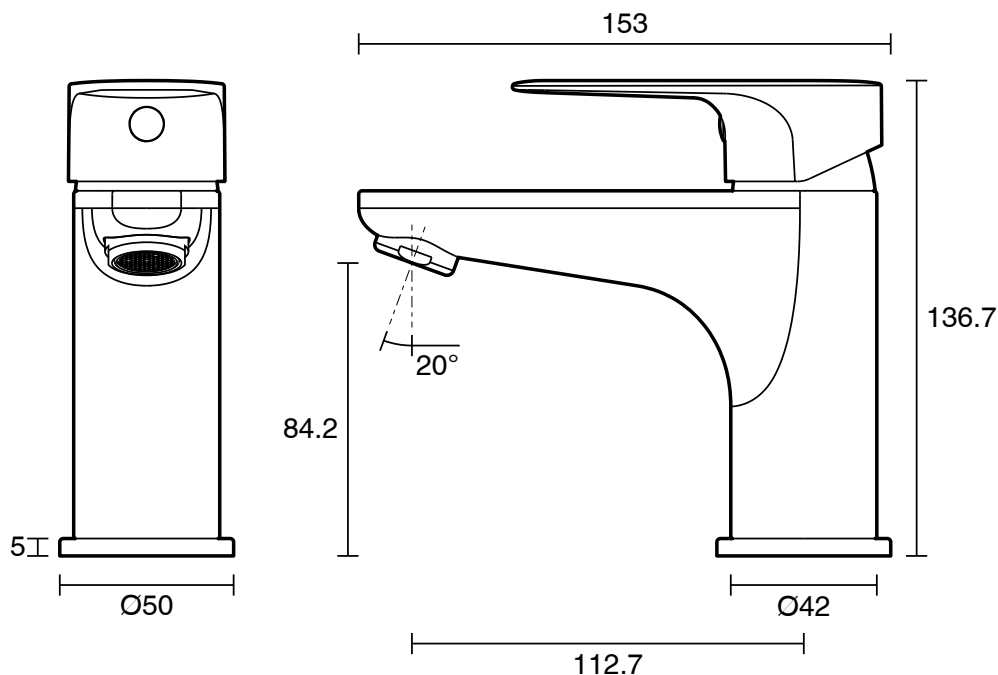

Posh Solus Basin Mixer Tap Matte Black (5 Star) Lead Free

2267329

SPECIFICATIONS	
Recommended Use	Residential;Commercial
Colour Finish	Matte Black
Primary Material	Lead Free Brass
Recommended Pressure Range	150 - 500 kPa as per AS3500
Max Continuous Working Temperature (deg C)	70
Min Continuous Working Temperature (deg C)	5
Hot Water Unit Suitability	Continuous Flow;Storage Tank
WARRANTY	
Residential & Commercial Use (Years)	25
Spare Parts & Labour (Years)	1
<i>Please refer to Posh Warranty Page for full Terms and Conditions</i>	

Disclaimer: Products in this specification manual must by regulation be installed by licensed and registered trade people. The manufacturer/distributor reserves the right to vary specifications or delete models from their range without prior notification. Dimensions are nominal measurements only. Dimensions and set-outs listed are correct at time of publication however the manufacturer/distributor takes no responsibility for printing errors.