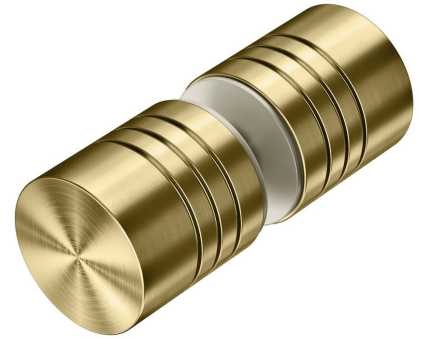

## Kado Lux Frameless Shower Screen Door Knob Brushed Brass

1705952

SPECIFICATIONS	
Recommended Use	Residential;Commercial
Colour Finish	Brushed Brass
Primary Material	Stainless Steel
Mounting	Product Surface
WARRANTY	
Residential & Commercial Use (Years)	25
Spare Parts & Labour (Years)	1
<i>Please refer to Kado Warranty Page for full Terms and Conditions</i>	