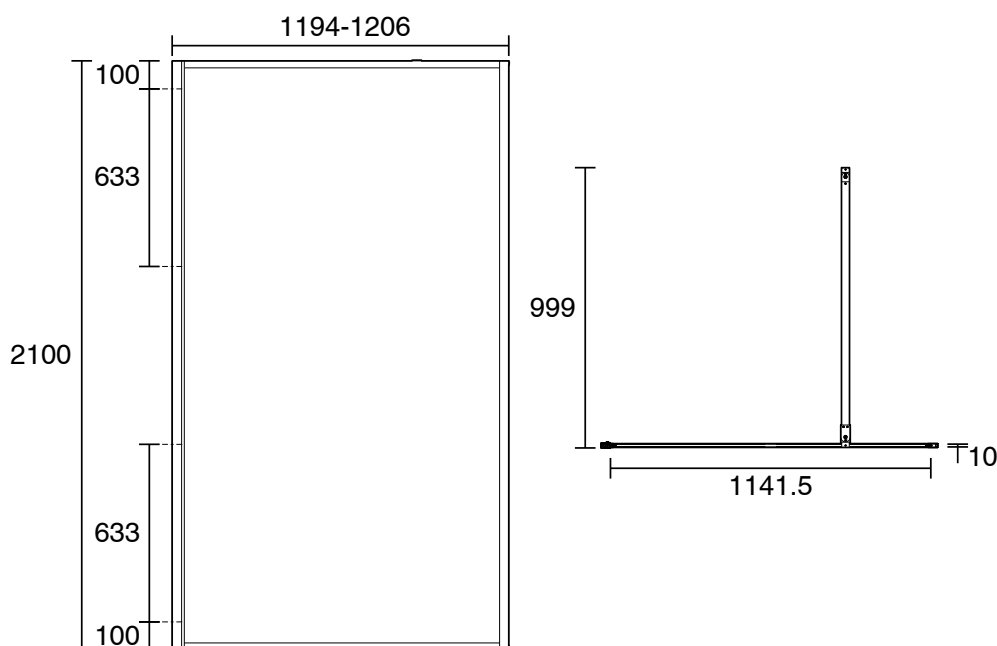

## Kado Lux Framed Shower Panel + Support Bar 1200mm Matte Black

1710020

Dimensions are nominal measurements only.