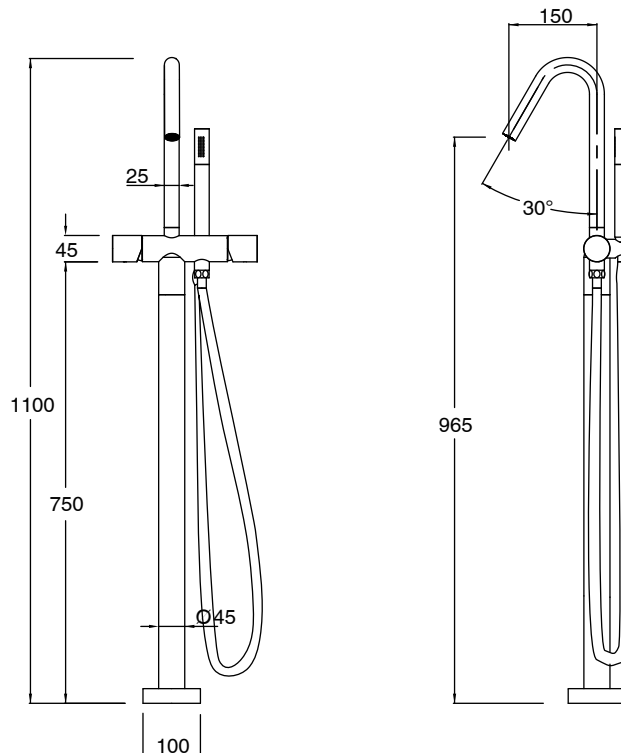

SUSSEX

**Sussex Pure Floor Mounted Bath Mixer Tap with Handshower and Diamond Textured Handle Trimset
PVD Brushed Bronze (3 Star)
9511130**

SPECIFICATIONS	
Recommended Use	Residential;Commercial
Colour Finish	Brushed Bronze
Primary Material	DR Brass
Recommended Pressure Range	150 - 500 kPa as per AS3500
Max Continuous Working Temperature (deg C)	65
Min Continuous Working Temperature (deg C)	1
WARRANTY	
Residential Use (Years)	40
Commercial Use (Years)	10
<i>Please refer to Sussex Warranty page for full Terms and Conditions</i>	

Disclaimer: Products in this specification manual must by regulation be installed by licensed and registered trade people. The manufacturer/distributor reserves the right to vary specifications or delete models from their range without prior notification. Dimensions are nominal measurements only. Dimensions and set-outs listed are correct at time of publication however the manufacturer/distributor takes no responsibility for printing errors.