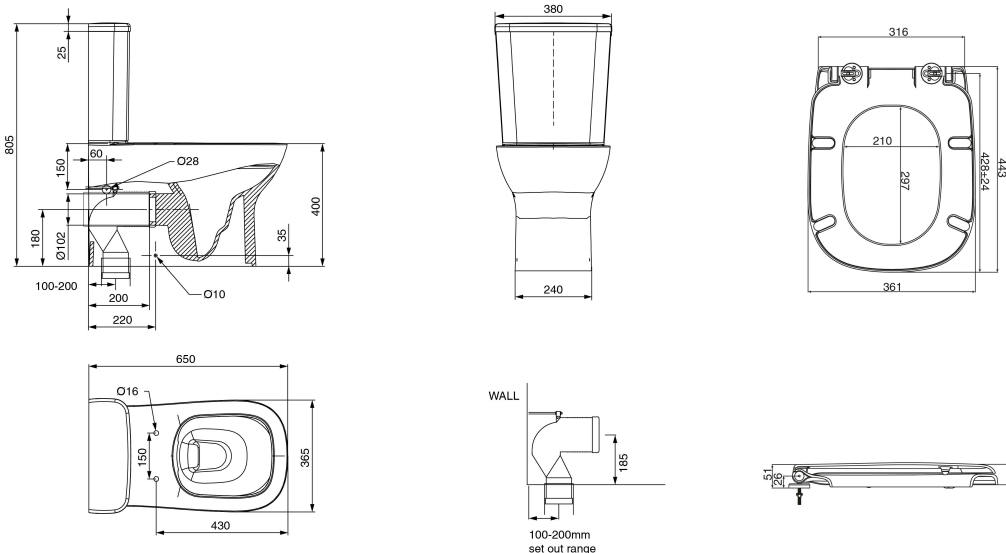

Posh Domaine Rimless Close Coupled Back to Wall Toilet Suite Bottom Inlet with Soft Close Quick Release Seat (4 Star)

SPECIFICATIONS	
Recommended Use	Residential;Commercial
Material	Vitreous China
Colour	White
Weight of Pan	32 kg
Weight of Cistern	12 kg
Outlet Type	Universal S & P Converts to S Trap using plastic S-Bend (supplied)
Water Inlet Position	Bottom Inlet (Reversible right or left)
Inlet Valve Pressure Rating	500kPa
Pan Fixing	Fixed to floor using fixing bolts (supplied) and bedded with sealant
Cistern Fixing	Bolted to Pan
Toilet Seat	Soft Close Quick Release
Rim Configuration	Rimless
S Trap Setout	100 - 200 mm
P Trap Setout	180 mm
WARRANTY	
Residential & Commercial Use (Years)	25
Spare Parts & Labour (Years)	1
<i>Please refer to Posh Warranty Page for full Terms and Conditions</i>	

Bottom Inlet: 9509219

Dimensions are nominal measurements only.

Disclaimer: Products in this specification manual must by regulation be installed by licensed and registered trade people. The manufacturer/distributor reserves the right to vary specifications or delete models from their range without prior notification. Dimensions are nominal measurements only. Dimensions and set-outs listed are correct at time of publication however the manufacturer/distributor takes no responsibility for printing errors.