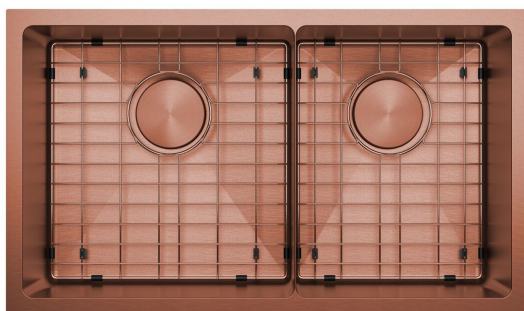

# Memo Zenna 1 3/4 Bowl Sink Stainless Steel Nanoplated Bronze

2402889

## SPECIFICATIONS

Recommended Use	Residential;Commercial
Usage Recommendations	Memo Zenna PVD Sinks are not recommended to be installed in laundries due to potential exposure to bleaches and harsh chemicals.
Sink Colour	Bronze
Finish	Satin
Material	Stainless Steel (304 Grade)
Gauge	1.2 mm
Bowl Type	1 & 3/4 Bowl
Bowl Configuration	No Drainer
Mounting	Inset / Undermount
Overflow Configuration	No Overflow
Taphole Configuration	No Taphole
Plug & Waste Size	90mm Basket Waste
Plug & Waste	Included