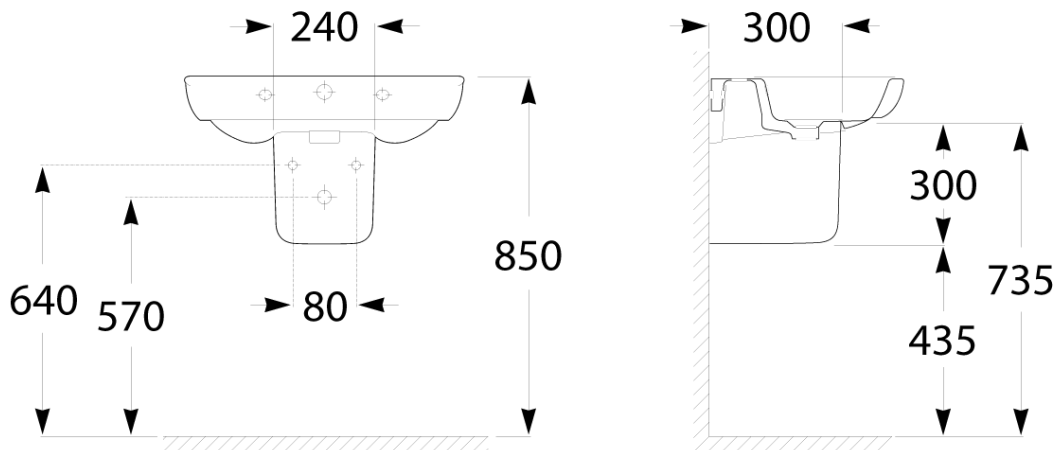

Roca Meridian Semi Pedestal White

9503609

SPECIFICATIONS	
Recommended Use	Residential;Commercial
Primary Material	Vitreous China
Colour Finish	White
Mounting	Wall
Basin Included	No
Plug & Waste Included	No
WARRANTY	
Residential & Commercial Use (Years)	25
Spare Parts & Labour (Years)	1
<i>Please refer to Roca Warranty page for full Terms and Conditions</i>	

Disclaimer: Products in this specification manual must by regulation be installed by licensed and registered trade people. The manufacturer/distributor reserves the right to vary specifications or delete models from their range without prior notification. Dimensions are nominal measurements only. Dimensions and set-outs listed are correct at time of publication however the manufacturer/distributor takes no responsibility for printing errors.