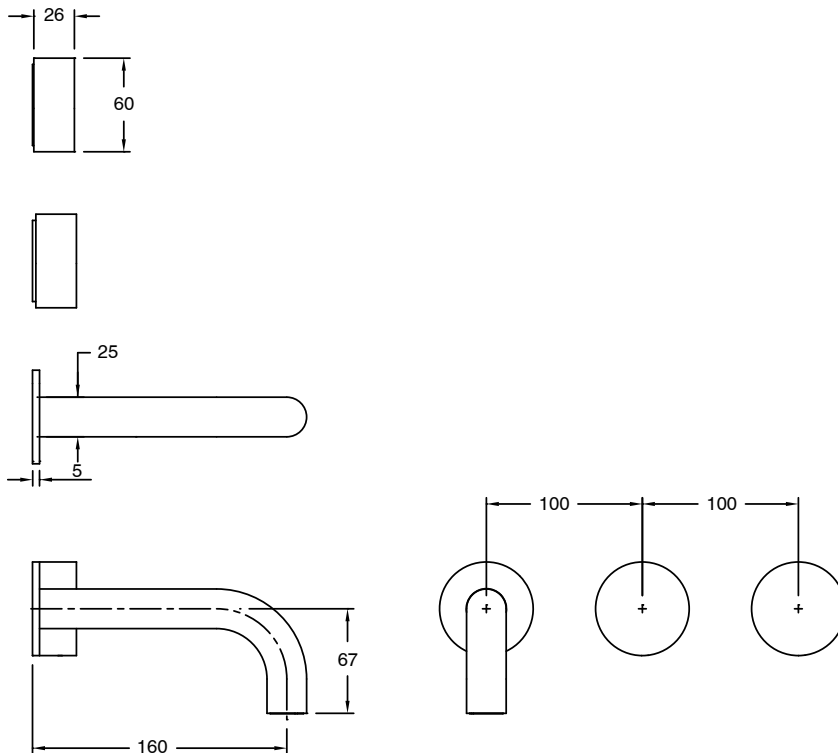

SUSSEX

**Sussex Pure Wall Basin Hostess System 160mm with Diamond Textured Handles
PVD Matte Black (3 Star) Lead Free
50770**

SPECIFICATIONS

Recommended Use	Residential;Commercial
Colour Finish	Matte Black
Primary Material	Lead Free Brass
Recommended Pressure Range	150 - 500 kPa as per AS3500
Max Continuous Working Temperature (deg C)	65
Min Continuous Working Temperature (deg C)	1

WARRANTY

Residential Use (Years)	40
Commercial Use (Years)	10

Please refer to Sussex Warranty page for full Terms and Conditions

Dimensions are nominal measurements only.

CLEANING RECOMMENDATIONS:

We recommend the use of soapy water or approved cleaners. This product should not be cleaned with abrasive materials. Damage caused by any improper treatment is not covered by the product warranty. Refer to Warranty Conditions

Disclaimer: Products in this specification manual must by regulation be installed by licensed and registered trade people. The manufacturer/distributor reserves the right to vary specifications or delete models from their range without prior notification. Dimensions are nominal measurements only. Dimensions and set-outs listed are correct at time of publication however the manufacturer/distributor takes no responsibility for printing errors.

Published 07/05/2026

To see the complete Sussex range go to www.reece.com.au