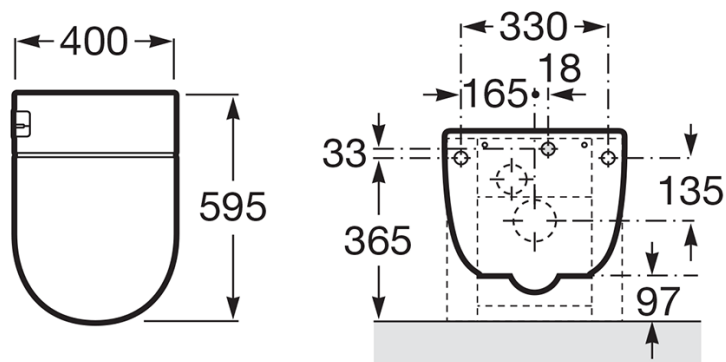

Roca Meridian In Tank Wall Hung Pan with Soft Close Seat & I Support White (4 Star)

9505389

SPECIFICATIONS	
Recommended Use	Residential;Commercial
Pan Material	Vitreous China
Rim Configuration	Box
Pan Outlet Type	P Trap
Pan Weight (kg)	45
Mounting	Wall
Toilet Seat Included	Yes
WARRANTY	
Residential & Commercial Use (Years)	25
Spare Parts & Labour (Years)	1
<i>Please refer to Roca Warranty page for full Terms and Conditions</i>	

Disclaimer: Products in this specification manual must by regulation be installed by licensed and registered trade people. The manufacturer/distributor reserves the right to vary specifications or delete models from their range without prior notification. Dimensions are nominal measurements only. Dimensions and set-outs listed are correct at time of publication however the manufacturer/distributor takes no responsibility for printing errors.