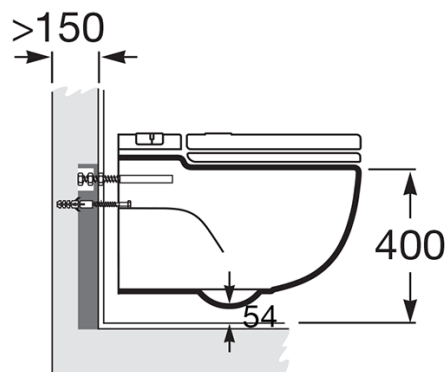

Roca Meridian In Tank Wall Hung Pan with Soft Close Seat & I Support White (4 Star)

9505389

SPECIFICATIONS	
Recommended Use	Residential;Commercial
Pan Material	Vitreous China
Rim Configuration	Box
Pan Outlet Type	P Trap
Pan Weight (kg)	45
Mounting	Wall
Toilet Seat Included	Yes
WARRANTY	
Residential & Commercial Use (Years)	25
Spare Parts & Labour (Years)	1
<i>Please refer to Roca Warranty page for full Terms and Conditions</i>	

Disclaimer: Products in this specification manual must by regulation be installed by licensed and registered trade people. The manufacturer/distributor reserves the right to vary specifications or delete models from their range without prior notification. Dimensions are nominal measurements only. Dimensions and set-outs listed are correct at time of publication however the manufacturer/distributor takes no responsibility for printing errors.