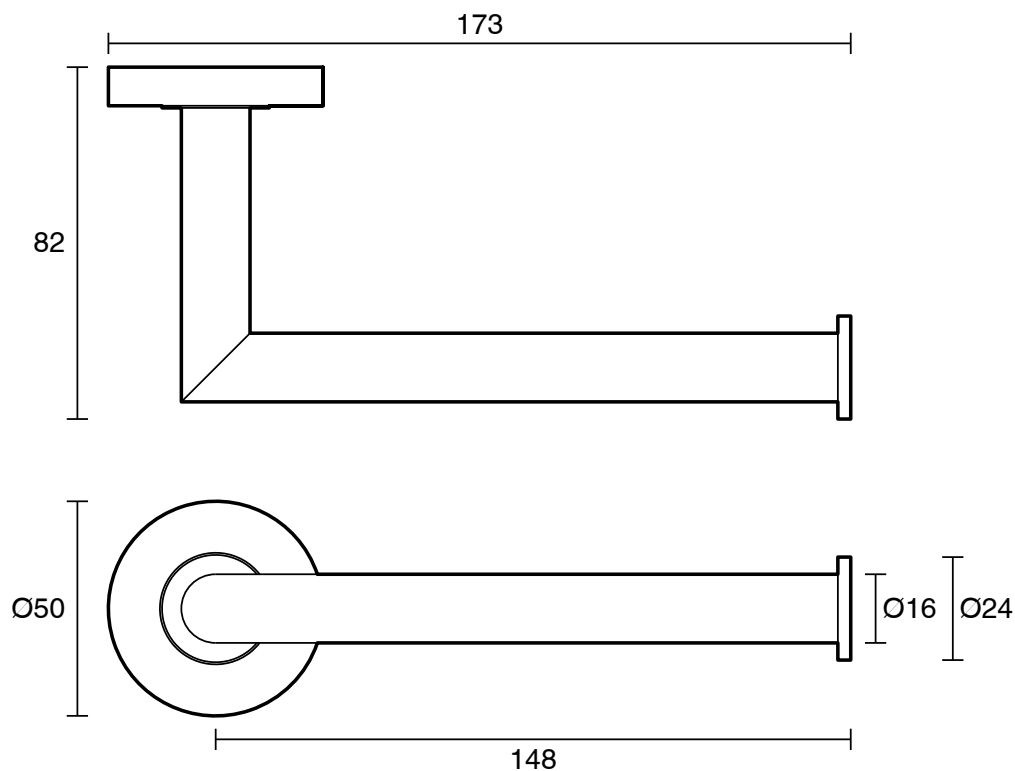

mizu

Mizu Drift Reversible Toilet Roll Holder Chrome

2265139

SPECIFICATIONS

Recommended Use	Residential;Commercial
Colour Finish	Polished Chrome
Primary Material	DR Brass

WARRANTY

Residential & Commercial Use (Years)	25
Spare Parts & Labour (Years)	1

Please refer to Mizu Warranty page for full Terms and Conditions

Dimensions are nominal measurements only.

CLEANING RECOMMENDATIONS:

We recommend the use of soapy water or approved cleaners. This product should not be cleaned with abrasive materials. Damage caused by any improper treatment is not covered by the product warranty. Refer to Warranty Conditions

Disclaimer: Products in this specification manual must by regulation be installed by licensed and registered trade people. The manufacturer/distributor reserves the right to vary specifications or delete models from their range without prior notification. Dimensions are nominal measurements only. Dimensions and set-outs listed are correct at time of publication however the manufacturer/distributor takes no responsibility for printing errors.

Published 01/04/2026

To see the complete Mizu range go to www.reece.com.au