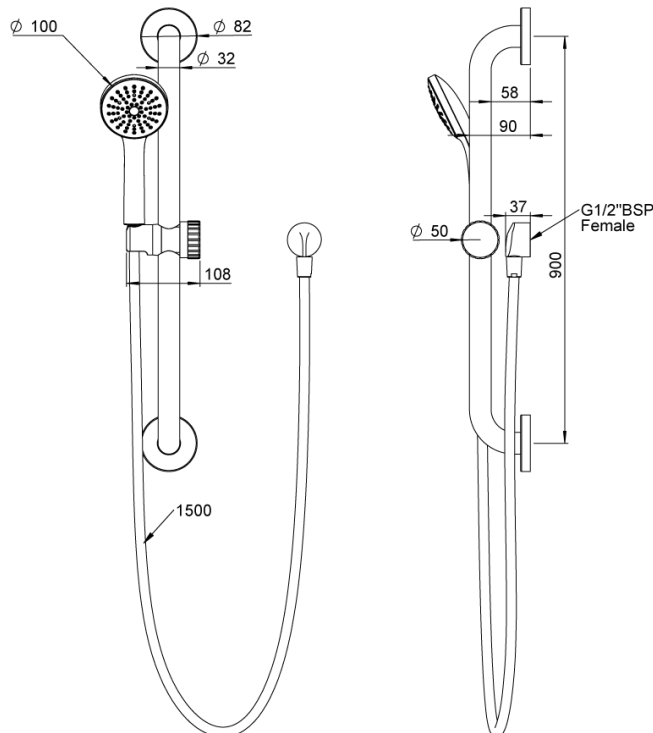

## Posh Solus MK3 Single Grab Rail Shower 1 Function 900mm with Wall Water Inlet Chrome (4 Star)

2213368

SPECIFICATIONS	
Recommended Use	Residential;Commercial
Colour Finish	Polished Chrome
Primary Material	Stainless Steel
Recommended Pressure Range	150 - 500 kPa as per AS3500
Max Continuous Working Temperature (deg C)	80
Min Continuous Working Temperature (deg C)	5
Hot Water Unit Suitability	Continuous Flow;Storage Tank
WARRANTY	
Residential & Commercial Use (Years)	25
Spare Parts & Labour (Years)	1
<i>Please refer to Posh Warranty Page for full Terms and Conditions</i>	

Dimensions are nominal measurements only.