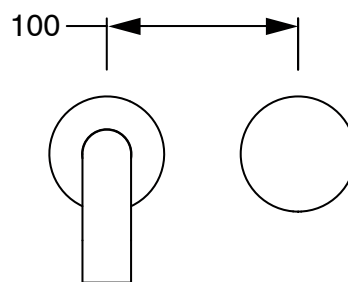

SUSSEX

Sussex Pure Progressive Wall Basin Mixer System 200mm PVD Brushed Gold (3 Star) Lead Free

50488

SPECIFICATIONS	
Recommended Use	Residential;Commercial
Colour Finish	Brushed Gold
Primary Material	Lead Free Brass
Recommended Pressure Range	150 - 500 kPa as per AS3500
Max Continuous Working Temperature (deg C)	65
Min Continuous Working Temperature (deg C)	1
WARRANTY	
Residential Use (Years)	40
Commercial Use (Years)	10
<i>Please refer to Sussex Warranty page for full Terms and Conditions</i>	