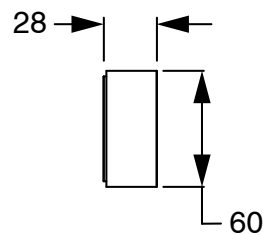

SUSSEX

Sussex Pure Progressive Wall Basin Mixer System 200mm PVD Brushed Gold (3 Star) Lead Free

50488

SPECIFICATIONS	
Recommended Use	Residential;Commercial
Colour Finish	Brushed Gold
Primary Material	Lead Free Brass
Recommended Pressure Range	150 - 500 kPa as per AS3500
Max Continuous Working Temperature (deg C)	65
Min Continuous Working Temperature (deg C)	1
WARRANTY	
Residential Use (Years)	40
Commercial Use (Years)	10
<i>Please refer to Sussex Warranty page for full Terms and Conditions</i>	