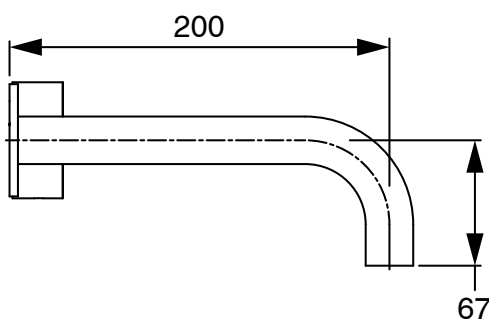

SUSSEX

Sussex Pure Progressive Wall Basin Mixer System 200mm PVD Brushed Gold (3 Star) Lead Free

50488

SPECIFICATIONS	
Recommended Use	Residential;Commercial
Colour Finish	Brushed Gold
Primary Material	Lead Free Brass
Recommended Pressure Range	150 - 500 kPa as per AS3500
Max Continuous Working Temperature (deg C)	65
Min Continuous Working Temperature (deg C)	1
WARRANTY	
Residential Use (Years)	40
Commercial Use (Years)	10
<i>Please refer to Sussex Warranty page for full Terms and Conditions</i>	