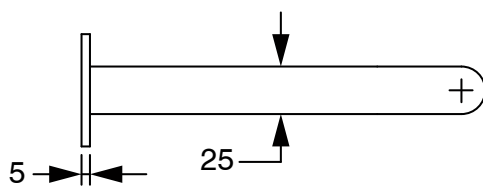

SUSSEX

Sussex Pure Progressive Wall Basin Mixer System 200mm PVD Brushed Gold (3 Star) Lead Free

50488

SPECIFICATIONS	
Recommended Use	Residential;Commercial
Colour Finish	Brushed Gold
Primary Material	Lead Free Brass
Recommended Pressure Range	150 - 500 kPa as per AS3500
Max Continuous Working Temperature (deg C)	65
Min Continuous Working Temperature (deg C)	1
WARRANTY	
Residential Use (Years)	40
Commercial Use (Years)	10
<i>Please refer to Sussex Warranty page for full Terms and Conditions</i>	